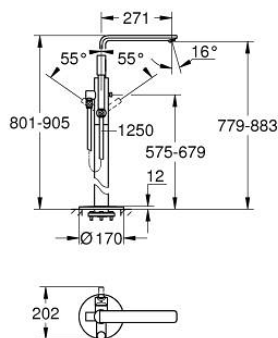

23 792 DC1 LINEARE SINGLE-LEVER BATH MIXER 1/2" FLOOR MOUNTED

PRODUCT DESCRIPTION

- Colour: supersteel
- for use with rough-in set 45 984
- without rough-in set (sold separately)
- GROHE SilkMove 35 mm ceramic cartridge
- with temperature limiter
- GROHE LongLife finish
- automatic diverter: bath/shower
- swivel spout with mousseur and stop limiter
- projection 271 mm
- integrated non-return valve in the shower outlet 1/2"
- with shower holder
- metal stick hand shower
- shower hose 1250 mm
- protected against backflow
- min. recommended pressure 1.0 bar

23 792 DC1 LINEARE SINGLE-LEVER BATH MIXER 1/2" FLOOR MOUNTED

SPARE PARTS, september 2016 – now

- 1: Lever (Spare part-nr. 46983DC0)
- 2: Cartridge (Spare part-nr. 46374000)
- 3: Mousseur (Spare part-nr. 13941DC0)
- 4: Dirt strainer (Spare part-nr. 0700200M)
- 5: Diverter knob (Spare part-nr. 64989DC0)
- 6: Diverter (Spare part-nr. 65655DC0)
- 7: Non-return valve (Spare part-nr. 08565000)