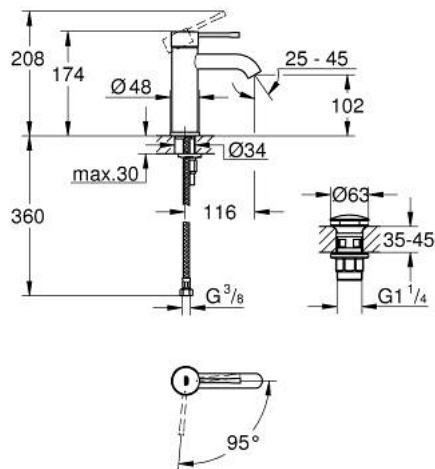

23 797 001 **ESSENCE SINGLE-LEVER BASIN MIXER 1/2"**
S-SIZE

PRODUCT DESCRIPTION

- Colour: chrome
- single hole installation
- metal lever
- GROHE SilkMove 28 mm ceramic cartridge
- OpenCold - cold water flow in mid-lever position
- with temperature limiter
- GROHE LongLife finish
- GROHE EcoJoy - Less water, perfect flow
- maximum flow rate (at 3 bar): 5.7 l/min
- GROHE FastFixation Plus installation system
- smooth body
- waste set with push-open plug
- flexible connection hoses

23 797 001 **ESSENCE SINGLE-LEVER BASIN MIXER 1/2"**
S-SIZE

SPARE PARTS, december 2021 – now

- 1: Lever (Spare part-nr. 46918000)
 - 2: Fitting ring (Spare part-nr. 46715000)
 - 3: Cartridge (Spare part-nr. 46580000)
 - 4: Mousseur (Spare part-nr. 48270000)
 - 5: Escutcheon (Spare part-nr. 48603000)
 - 6: Shank mounting kit (Spare part-nr. 46645000)
 - 7: Waste set with push-open plug (Spare part-nr. 65807000)
 - 8: Mounting wrench (Spare part-nr. 19017000)*
- * Optional accessories