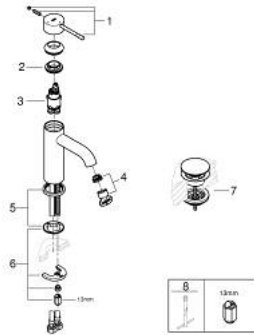

23 797 001 **ESSENCE SINGLE-LEVER BASIN MIXER 1/2"**
S-SIZE

PRODUCT DESCRIPTION

- Colour: chrome
- single hole installation
- metal lever
- GROHE SilkMove 28 mm ceramic cartridge
- OpenCold - cold water flow in mid-lever position
- with temperature limiter
- GROHE LongLife finish
- GROHE EcoJoy - Less water, perfect flow
- maximum flow rate (at 3 bar): 5.7 l/min
- GROHE FastFixation Plus installation system
- smooth body
- waste set with push-open plug
- flexible connection hoses

23 797 001 **ESSENCE SINGLE-LEVER BASIN MIXER 1/2"**
S-SIZE

SPARE PARTS, december 2021 – now

- 1: Lever (Spare part-nr. 46918000)
 - 2: Fitting ring (Spare part-nr. 46715000)
 - 3: Cartridge (Spare part-nr. 46580000)
 - 4: Mousseur (Spare part-nr. 48270000)
 - 5: Escutcheon (Spare part-nr. 48603000)
 - 6: Shank mounting kit (Spare part-nr. 46645000)
 - 7: Waste set with push-open plug (Spare part-nr. 65807000)
 - 8: Mounting wrench (Spare part-nr. 19017000)*
- * Optional accessories