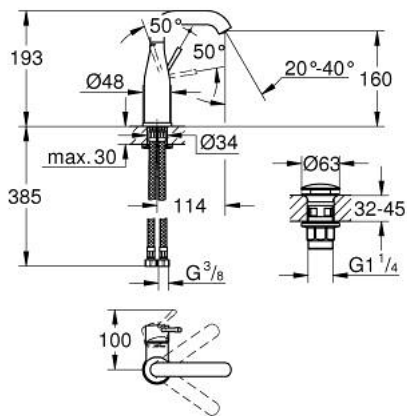

23 798 001 **ESSENCE SINGLE-LEVER BASIN MIXER 1/2"**  
**M-SIZE**

**PRODUCT DESCRIPTION**

- Colour: chrome
- single hole installation
- metal lever
- GROHE SilkMove 28 mm ceramic cartridge
- with temperature limiter
- GROHE LongLife finish
- GROHE EcoJoy - Less water, perfect flow
- maximum flow rate (at 3 bar): 5.7 l/min
- GROHE AquaGuide adjustable mousseur
- GROHE FastFixation Plus installation system
- swivel spout with mousseur and stop limiter
- smooth body
- waste set with push-open plug
- flexible connection hoses
- min. recommended pressure 1.0 bar

23 798 001 **ESSENCE SINGLE-LEVER BASIN MIXER 1/2"**  
**M-SIZE**

**SPARE PARTS**, december 2021 – now

- 1: Lever (Spare part-nr. 46919000)
  - 2: Cartridge (Spare part-nr. 46580000)
  - 3: screw ring (Spare part-nr. 48591000)
  - 4: Tubular spout (Spare part-nr. 13373000)
  - 4.1: Mousseur (Spare part-nr. 48270000)
  - 4.2: Sealing washer (Spare part-nr. 0128500M)
  - 4.3: Safety ring (Spare part-nr. 4826600M)
  - 5: Escutcheon (Spare part-nr. 48603000)
  - 6: Shank mounting kit (Spare part-nr. 46645000)
  - 7: Connection hose (Spare part-nr. 46255000)
  - 8: Waste set with push-open plug (Spare part-nr. 65807000)
  - 9: Mounting wrench (Spare part-nr. 19017000)\*
- \* Optional accessories