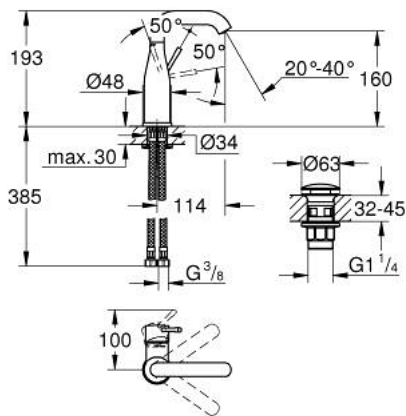

23 798 001 **ESSENCE SINGLE-LEVER BASIN MIXER 1/2"**
M-SIZE

PRODUCT DESCRIPTION

- Colour: chrome
- single hole installation
- metal lever
- GROHE SilkMove 28 mm ceramic cartridge
- with temperature limiter
- GROHE LongLife finish
- GROHE EcoJoy mousseur 5.7 l/min
- GROHE AquaGuide adjustable mousseur
- GROHE FastFixation Plus installation system
- swivel spout with mousseur and stop limiter
- smooth body
- waste set with push-open plug
- flexible connection hoses
- min. recommended pressure 1.0 bar

23 798 001 **ESSENCE SINGLE-LEVER BASIN MIXER 1/2"**
M-SIZE

SPARE PARTS, december 2021 – now

- 1: Lever (Spare part-nr. 46919000)
 - 2: Cartridge (Spare part-nr. 46580000)
 - 3: screw ring (Spare part-nr. 48591000)
 - 4: Tubular spout (Spare part-nr. 13373000)
 - 4.1: Mousseur (Spare part-nr. 48270000)
 - 4.2: Sealing washer (Spare part-nr. 0128500M)
 - 4.3: Safety ring (Spare part-nr. 4826600M)
 - 5: Escutcheon (Spare part-nr. 48603000)
 - 6: Shank mounting kit (Spare part-nr. 46645000)
 - 7: Connection hose (Spare part-nr. 46255000)
 - 8: Waste set with push-open plug (Spare part-nr. 65807000)
 - 9: Mounting wrench (Spare part-nr. 19017000)*
- * Optional accessories