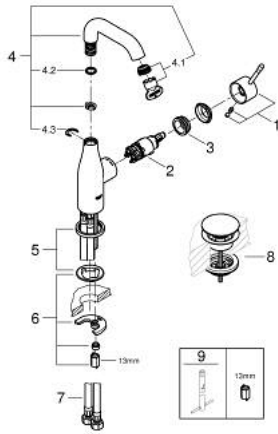

23 798 001 **ESSENCE SINGLE-LEVER BASIN MIXER 1/2"**  
**M-SIZE**

**PRODUCT DESCRIPTION**

- Colour: chrome
- single hole installation
- metal lever
- GROHE SilkMove 28 mm ceramic cartridge
- with temperature limiter
- GROHE LongLife finish
- GROHE EcoJoy - Less water, perfect flow
- maximum flow rate (at 3 bar): 5.7 l/min
- GROHE AquaGuide adjustable mousseur
- GROHE FastFixation Plus installation system
- swivel spout with mousseur and stop limiter
- smooth body
- waste set with push-open plug
- flexible connection hoses
- min. recommended pressure 1.0 bar

23 798 001 **ESSENCE SINGLE-LEVER BASIN MIXER 1/2"**  
**M-SIZE**

**SPARE PARTS**, december 2021 – now

- 1: Lever (Spare part-nr. 46919000)
  - 2: Cartridge (Spare part-nr. 46580000)
  - 3: screw ring (Spare part-nr. 48591000)
  - 4: Tubular spout (Spare part-nr. 13373000)
  - 4.1: Mousseur (Spare part-nr. 48270000)
  - 4.2: Sealing washer (Spare part-nr. 0128500M)
  - 4.3: Safety ring (Spare part-nr. 4826600M)
  - 5: Escutcheon (Spare part-nr. 48603000)
  - 6: Shank mounting kit (Spare part-nr. 46645000)
  - 7: Connection hose (Spare part-nr. 46255000)
  - 8: Waste set with push-open plug (Spare part-nr. 65807000)
  - 9: Mounting wrench (Spare part-nr. 19017000)\*
- \* Optional accessories