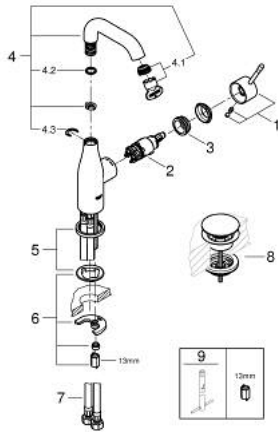

23 798 001 **ESSENCE SINGLE-LEVER BASIN MIXER 1/2"**
M-SIZE

PRODUCT DESCRIPTION

- Colour: chrome
- single hole installation
- metal lever
- GROHE SilkMove 28 mm ceramic cartridge
- with temperature limiter
- GROHE LongLife finish
- GROHE EcoJoy mousseur 5.7 l/min
- GROHE AquaGuide adjustable mousseur
- GROHE FastFixation Plus installation system
- swivel spout with mousseur and stop limiter
- smooth body
- waste set with push-open plug
- flexible connection hoses
- min. recommended pressure 1.0 bar

23 798 001 **ESSENCE SINGLE-LEVER BASIN MIXER 1/2"**
M-SIZE

SPARE PARTS, december 2021 – now

- 1: Lever (Spare part-nr. 46919000)
 - 2: Cartridge (Spare part-nr. 46580000)
 - 3: screw ring (Spare part-nr. 48591000)
 - 4: Tubular spout (Spare part-nr. 13373000)
 - 4.1: Mousseur (Spare part-nr. 48270000)
 - 4.2: Sealing washer (Spare part-nr. 0128500M)
 - 4.3: Safety ring (Spare part-nr. 4826600M)
 - 5: Escutcheon (Spare part-nr. 48603000)
 - 6: Shank mounting kit (Spare part-nr. 46645000)
 - 7: Connection hose (Spare part-nr. 46255000)
 - 8: Waste set with push-open plug (Spare part-nr. 65807000)
 - 9: Mounting wrench (Spare part-nr. 19017000)*
- * Optional accessories