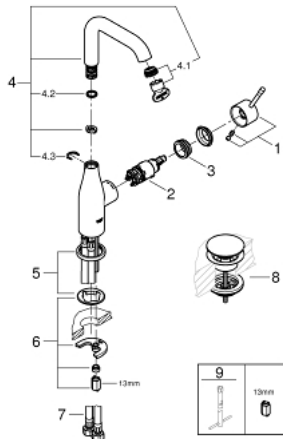

23 799 001 **ESSENCE SINGLE-LEVER BASIN MIXER 1/2"**
L-SIZE

PRODUCT DESCRIPTION

- Colour: chrome
- single hole installation
- metal lever
- GROHE SilkMove 28 mm ceramic cartridge
- with temperature limiter
- GROHE LongLife finish
- GROHE EcoJoy - Less water, perfect flow
- maximum flow rate (at 3 bar): 5.7 l/min
- GROHE AquaGuide adjustable mousseur
- GROHE FastFixation Plus installation system
- swivel spout with mousseur and stop limiter
- smooth body
- waste set with push-open plug
- flexible connection hoses
- min. recommended pressure 1.0 bar

23 799 001 **ESSENCE SINGLE-LEVER BASIN MIXER 1/2"**
L-SIZE

SPARE PARTS, december 2021 – now

- 1: Lever (Spare part-nr. 46919000)
 - 2: Cartridge (Spare part-nr. 46580000)
 - 3: screw ring (Spare part-nr. 48591000)
 - 4: Tubular spout (Spare part-nr. 13374000)
 - 4.1: Mousseur (Spare part-nr. 48270000)
 - 4.2: Sealing washer (Spare part-nr. 0128500M)
 - 4.3: Safety ring (Spare part-nr. 4826600M)
 - 5: Escutcheon (Spare part-nr. 48603000)
 - 6: Shank mounting kit (Spare part-nr. 46645000)
 - 7: Connection hose (Spare part-nr. 46255000)
 - 8: Waste set with push-open plug (Spare part-nr. 65807000)
 - 9: Mounting wrench (Spare part-nr. 19017000)*
- * Optional accessories