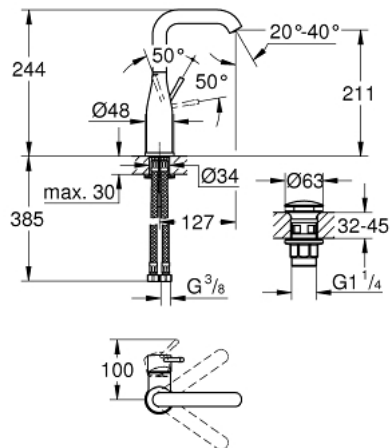

23 799 001 **ESSENCE SINGLE-LEVER BASIN MIXER 1/2"**
L-SIZE

PRODUCT DESCRIPTION

- Colour: chrome
- single hole installation
- metal lever
- GROHE SilkMove 28 mm ceramic cartridge
- with temperature limiter
- GROHE LongLife finish
- GROHE EcoJoy - Less water, perfect flow
- maximum flow rate (at 3 bar): 5.7 l/min
- GROHE AquaGuide adjustable mousseur
- GROHE FastFixation Plus installation system
- swivel spout with mousseur and stop limiter
- smooth body
- waste set with push-open plug
- flexible connection hoses
- min. recommended pressure 1.0 bar

23 799 001 **ESSENCE SINGLE-LEVER BASIN MIXER 1/2"**
L-SIZE

SPARE PARTS, december 2021 – now

- 1: Lever (Spare part-nr. 46919000)
 - 2: Cartridge (Spare part-nr. 46580000)
 - 3: screw ring (Spare part-nr. 48591000)
 - 4: Tubular spout (Spare part-nr. 13374000)
 - 4.1: Mousseur (Spare part-nr. 48270000)
 - 4.2: Sealing washer (Spare part-nr. 0128500M)
 - 4.3: Safety ring (Spare part-nr. 4826600M)
 - 5: Escutcheon (Spare part-nr. 48603000)
 - 6: Shank mounting kit (Spare part-nr. 46645000)
 - 7: Connection hose (Spare part-nr. 46255000)
 - 8: Waste set with push-open plug (Spare part-nr. 65807000)
 - 9: Mounting wrench (Spare part-nr. 19017000)*
- * Optional accessories