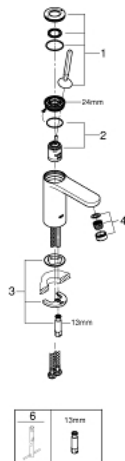

23 800 000 **GET SINGLE-LEVER BASIN MIXER 1/2"**
M-SIZE

PRODUCT DESCRIPTION

- Colour: chrome
- single hole installation
- metal lever
- GROHE FeatherControl Joystick cartridge
- GROHE LongLife finish
- GROHE EcoJoy - Less water, perfect flow
- GROHE SpeedClean mousseur 5.7 l/min
- smooth body
- waste set with push-open plug
- flexible connection hoses
- GROHE FastFixation installation system
- GROHE QuickTool included

23 800 000 **GET SINGLE-LEVER BASIN MIXER 1/2"**
M-SIZE

SPARE PARTS, september 2016 – now

- 1: Lever (Spare part-nr. 46906000)
- 2: Cartridge (Spare part-nr. 46907000)
- 3: Shank mounting kit (Spare part-nr. 46671000)
- 4: Mousseur (Spare part-nr. 48159000)
- 5: Mounting wrench (Spare part-nr. 19017000)*
- * Optional accessories