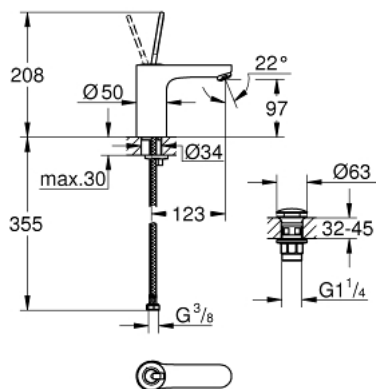

23 800 000 **GET SINGLE-LEVER BASIN MIXER 1/2"**
M-SIZE

PRODUCT DESCRIPTION

- Colour: chrome
- single hole installation
- metal lever
- GROHE FeatherControl Joystick cartridge
- GROHE LongLife finish
- GROHE EcoJoy - Less water, perfect flow
- GROHE SpeedClean mousseur 5.7 l/min
- smooth body
- waste set with push-open plug
- flexible connection hoses
- GROHE FastFixation installation system
- GROHE QuickTool included

23 800 000 **GET SINGLE-LEVER BASIN MIXER 1/2"**
M-SIZE

SPARE PARTS, september 2016 – now

- 1: Lever (Spare part-nr. 46906000)
- 2: Cartridge (Spare part-nr. 46907000)
- 3: Shank mounting kit (Spare part-nr. 46671000)
- 4: Mousseur (Spare part-nr. 48159000)
- 5: Mounting wrench (Spare part-nr. 19017000)*
- * Optional accessories