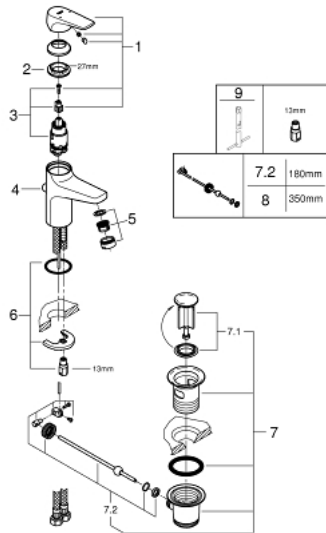

23 801 000 **BAUFLOW SINGLE-LEVER BASIN MIXER 1/2"**  
**S-SIZE**

**PRODUCT DESCRIPTION**

- Colour: chrome
- single hole installation
- metal lever
- GROHE SilkMove 28 mm ceramic cartridge
- with temperature limiter
- GROHE LongLife finish
- GROHE EcoJoy - Less water, perfect flow
- maximum flow rate (at 3 bar): 5 l/min
- rapid installation system
- plastic pop-up waste set 1 1/4"
- flexible connection hoses
- AquaCalibrator

23 801 000 **BAUFLOW SINGLE-LEVER BASIN MIXER 1/2"**  
**S-SIZE**

**SPARE PARTS**, november 2016 – now

- 1: Lever (Spare part-nr. 46701000)
  - 2: Fitting ring (Spare part-nr. 46715000)
  - 3: Cartridge (Spare part-nr. 46580000)
  - 4: Pop-up rod (Spare part-nr. 06329000)
  - 5: Mousseur (Spare part-nr. 48159000)
  - 6: Shank mounting kit (Spare part-nr. 46249000)
  - 7: Waste set 1 1/4" (Spare part-nr. 28910000)
  - 7.1: Plug (Spare part-nr. 07182000)
  - 7.2: Eccentric rod (Spare part-nr. 07052000)
  - 8: Eccentric rod (Spare part-nr. 07341000)\*
  - 9: Mounting wrench (Spare part-nr. 19017000)\*
- \* Optional accessories