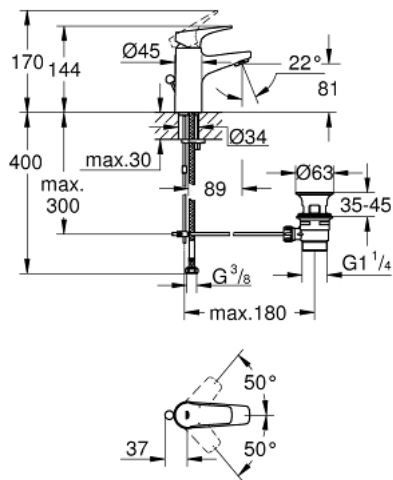

23 801 000 **BAUFLOW SINGLE-LEVER BASIN MIXER 1/2"**  
**S-SIZE**

**PRODUCT DESCRIPTION**

- Colour: chrome
- single hole installation
- metal lever
- GROHE SilkMove 28 mm ceramic cartridge
- with temperature limiter
- GROHE LongLife finish
- GROHE EcoJoy - Less water, perfect flow
- maximum flow rate (at 3 bar): 5 l/min
- rapid installation system
- plastic pop-up waste set 1 1/4"
- flexible connection hoses
- AquaCalibrator

23 801 000 **BAUFLOW SINGLE-LEVER BASIN MIXER 1/2"**  
**S-SIZE**

**SPARE PARTS**, november 2016 – now

- 1: Lever (Spare part-nr. 46701000)
  - 2: Fitting ring (Spare part-nr. 46715000)
  - 3: Cartridge (Spare part-nr. 46580000)
  - 4: Pop-up rod (Spare part-nr. 06329000)
  - 5: Mousseur (Spare part-nr. 48159000)
  - 6: Shank mounting kit (Spare part-nr. 46249000)
  - 7: Waste set 1 1/4" (Spare part-nr. 28910000)
  - 7.1: Plug (Spare part-nr. 07182000)
  - 7.2: Eccentric rod (Spare part-nr. 07052000)
  - 8: Eccentric rod (Spare part-nr. 07341000)\*
  - 9: Mounting wrench (Spare part-nr. 19017000)\*
- \* Optional accessories