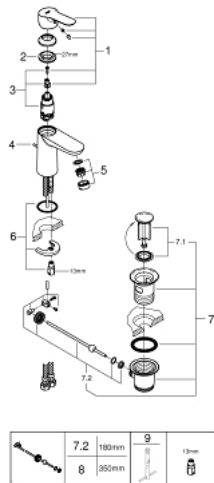

23 802 000 **BAUEDGE SINGLE-LEVER BASIN MIXER 1/2"**
S-SIZE

PRODUCT DESCRIPTION

- Colour: chrome
- single hole installation
- metal lever
- GROHE SilkMove 28 mm ceramic cartridge
- with temperature limiter
- GROHE LongLife finish
- GROHE EcoJoy - Less water, perfect flow
- maximum flow rate (at 3 bar): 5 l/min
- rapid installation system
- plastic pop-up waste set 1 1/4"
- flexible connection hoses

23 802 000 **BAUEDGE SINGLE-LEVER BASIN MIXER 1/2"**
S-SIZE

SPARE PARTS, november 2016 – now

- 1: Lever (Spare part-nr. 46697000)
- 2: Fitting ring (Spare part-nr. 46715000)
- 3: Cartridge (Spare part-nr. 46580000)
- 4: Pop-up rod (Spare part-nr. 46739000)
- 5: Mousseur (Spare part-nr. 48159000)
- 6: Shank mounting kit (Spare part-nr. 46249000)
- 7: Waste set 1 1/4" (Spare part-nr. 28910000)
- 7.1: Plug (Spare part-nr. 07182000)
- 7.2: Eccentric rod (Spare part-nr. 07052000)
- 8: Eccentric rod (Spare part-nr. 07341000)*
- 9: Mounting wrench (Spare part-nr. 19017000)*