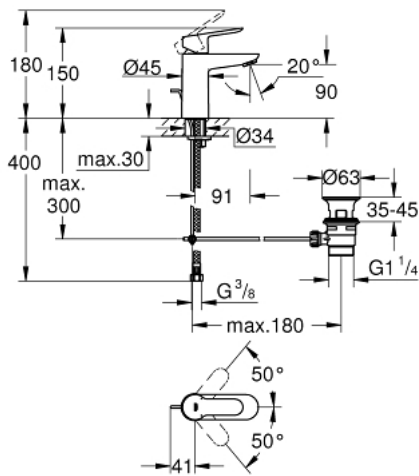

23 802 000 **BAUEDGE SINGLE-LEVER BASIN MIXER 1/2"**
S-SIZE

PRODUCT DESCRIPTION

- Colour: chrome
- single hole installation
- metal lever
- GROHE SilkMove 28 mm ceramic cartridge
- with temperature limiter
- GROHE LongLife finish
- GROHE EcoJoy - Less water, perfect flow
- maximum flow rate (at 3 bar): 5 l/min
- rapid installation system
- plastic pop-up waste set 1 1/4"
- flexible connection hoses

23 802 000 **BAUEDGE SINGLE-LEVER BASIN MIXER 1/2"**
S-SIZE

SPARE PARTS, november 2016 – now

- 1: Lever (Spare part-nr. 46697000)
- 2: Fitting ring (Spare part-nr. 46715000)
- 3: Cartridge (Spare part-nr. 46580000)
- 4: Pop-up rod (Spare part-nr. 46739000)
- 5: Mousseur (Spare part-nr. 48159000)
- 6: Shank mounting kit (Spare part-nr. 46249000)
- 7: Waste set 1 1/4" (Spare part-nr. 28910000)
- 7.1: Plug (Spare part-nr. 07182000)
- 7.2: Eccentric rod (Spare part-nr. 07052000)
- 8: Eccentric rod (Spare part-nr. 07341000)*
- 9: Mounting wrench (Spare part-nr. 19017000)*