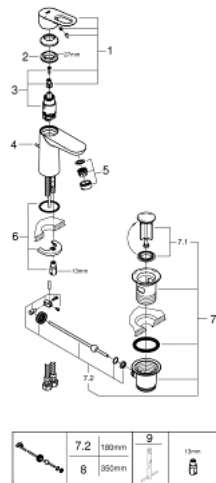

23 803 000 **BAULOO SINGLE-LEVER BASIN MIXER 1/2"**
S-SIZE

PRODUCT DESCRIPTION

- Colour: chrome
- single hole installation
- metal lever
- GROHE SilkMove 28 mm ceramic cartridge
- with temperature limiter
- GROHE LongLife finish
- GROHE EcoJoy - Less water, perfect flow
- maximum flow rate (at 3 bar): 5 l/min
- rapid installation system
- plastic pop-up waste set 1 1/4"
- flexible connection hoses

23 803 000 **BAULOOP SINGLE-LEVER BASIN MIXER 1/2"**
S-SIZE

SPARE PARTS, november 2016 – now

- 1: Lever (Spare part-nr. 46695000)
- 2: Fitting ring (Spare part-nr. 46715000)
- 3: Cartridge (Spare part-nr. 46580000)
- 4: Pop-up rod (Spare part-nr. 46739000)
- 5: Mousseur (Spare part-nr. 48159000)
- 6: Shank mounting kit (Spare part-nr. 46249000)
- 7: Waste set 1 1/4" (Spare part-nr. 28910000)
- 7.1: Plug (Spare part-nr. 07182000)
- 7.2: Eccentric rod (Spare part-nr. 07052000)
- 8: Eccentric rod (Spare part-nr. 07341000)*
- 9: Mounting wrench (Spare part-nr. 19017000)*