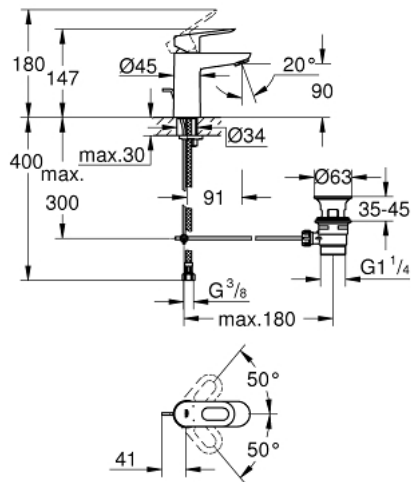

23 803 000 **BAULOO SINGLE-LEVER BASIN MIXER 1/2"**
S-SIZE

PRODUCT DESCRIPTION

- Colour: chrome
- single hole installation
- metal lever
- GROHE SilkMove 28 mm ceramic cartridge
- with temperature limiter
- GROHE LongLife finish
- GROHE EcoJoy - Less water, perfect flow
- maximum flow rate (at 3 bar): 5 l/min
- rapid installation system
- plastic pop-up waste set 1 1/4"
- flexible connection hoses

23 803 000 **BAULOOP SINGLE-LEVER BASIN MIXER 1/2"**
S-SIZE

SPARE PARTS, november 2016 – now

- 1: Lever (Spare part-nr. 46695000)
- 2: Fitting ring (Spare part-nr. 46715000)
- 3: Cartridge (Spare part-nr. 46580000)
- 4: Pop-up rod (Spare part-nr. 46739000)
- 5: Mousseur (Spare part-nr. 48159000)
- 6: Shank mounting kit (Spare part-nr. 46249000)
- 7: Waste set 1 1/4" (Spare part-nr. 28910000)
- 7.1: Plug (Spare part-nr. 07182000)
- 7.2: Eccentric rod (Spare part-nr. 07052000)
- 8: Eccentric rod (Spare part-nr. 07341000)*
- 9: Mounting wrench (Spare part-nr. 19017000)*