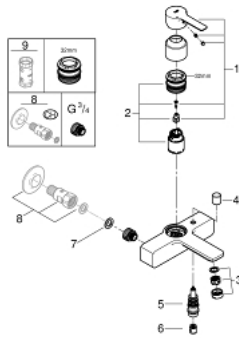

23 820 001 LINEARE SINGLE-LEVER BATH MIXER 3/4"

PRODUCT DESCRIPTION

- Colour: chrome
- wall mounted
- metal lever
- GROHE SilkMove 35 mm ceramic cartridge
- with temperature limiter
- GROHE LongLife finish
- automatic diverter: bath/shower
- mousseur
- shower outlet 1/2"
- integrated non-return valve
- covered S-unions
- without straight unions
- centre distance 153 mm
- protected against backflow
- min. recommended pressure 1.0 bar

23 820 001 LINEARE SINGLE-LEVER BATH MIXER 3/4"

SPARE PARTS, april 2017 – now

- 1: Lever (Spare part-nr. 46987000)
 - 2: Cartridge (Spare part-nr. 46374000)
 - 3: Mousseur (Spare part-nr. 13952000)
 - 4: Diverter knob (Spare part-nr. 64309000)
 - 5: Diverter (Spare part-nr. 46947000)
 - 6: Non-return valve (Spare part-nr. 08565000)
 - 7: Seal (Spare part-nr. 0138600M)
 - 8: Straight union, lockable (Spare part-nr. 12065000)*
 - 9: Socket spanner (Spare part-nr. 19332000)*
- * Optional accessories