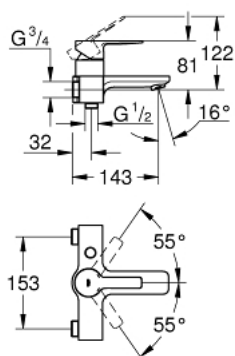

23 820 001 LINEARE SINGLE-LEVER BATH MIXER 3/4"

PRODUCT DESCRIPTION

- Colour: chrome
- wall mounted
- metal lever
- GROHE SilkMove 35 mm ceramic cartridge
- with temperature limiter
- GROHE LongLife finish
- automatic diverter: bath/shower
- mousseur
- shower outlet 1/2"
- integrated non-return valve
- covered S-unions
- without straight unions
- centre distance 153 mm
- protected against backflow
- min. recommended pressure 1.0 bar

23 820 001 LINEARE SINGLE-LEVER BATH MIXER 3/4"

SPARE PARTS, april 2017 – now

- 1: Lever (Spare part-nr. 46987000)
 - 2: Cartridge (Spare part-nr. 46374000)
 - 3: Mousseur (Spare part-nr. 13952000)
 - 4: Diverter knob (Spare part-nr. 64309000)
 - 5: Diverter (Spare part-nr. 46947000)
 - 6: Non-return valve (Spare part-nr. 08565000)
 - 7: Seal (Spare part-nr. 0138600M)
 - 8: Straight union, lockable (Spare part-nr. 12065000)*
 - 9: Socket spanner (Spare part-nr. 19332000)*
- * Optional accessories