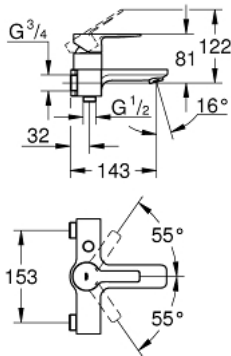

23 820 DC1 LINEARE SINGLE-LEVER BATH MIXER 3/4"

PRODUCT DESCRIPTION

- Colour: supersteel
- wall mounted
- metal lever
- GROHE SilkMove 35 mm ceramic cartridge
- with temperature limiter
- GROHE LongLife finish
- automatic diverter: bath/shower
- mousseur
- shower outlet 1/2"
- integrated non-return valve
- covered S-unions
- without straight unions
- centre distance 153 mm
- protected against backflow
- min. recommended pressure 1.0 bar

23 820 DC1 LINEARE SINGLE-LEVER BATH MIXER 3/4"

SPARE PARTS, april 2017 – now

- 1: Lever (Spare part-nr. 46987DC0)
 - 2: Cartridge (Spare part-nr. 46374000)
 - 3: Mousseur (Spare part-nr. 13952DC0)
 - 4: Diverter knob (Spare part-nr. 64309DC0)
 - 5: Diverter (Spare part-nr. 46947000)
 - 6: Non-return valve (Spare part-nr. 08565000)
 - 7: Seal (Spare part-nr. 0138600M)
 - 8: Straight union, lockable (Spare part-nr. 12065000)*
 - 9: Socket spanner (Spare part-nr. 19332000)*
- * Optional accessories