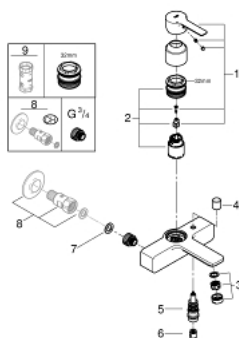

23 820 DC1 LINEARE SINGLE-LEVER BATH MIXER 3/4"

PRODUCT DESCRIPTION

- Colour: supersteel
- wall mounted
- metal lever
- GROHE SilkMove 35 mm ceramic cartridge
- with temperature limiter
- GROHE LongLife finish
- automatic diverter: bath/shower
- mousseur
- shower outlet 1/2"
- integrated non-return valve
- covered S-unions
- without straight unions
- centre distance 153 mm
- protected against backflow
- min. recommended pressure 1.0 bar

23 820 DC1 LINEARE SINGLE-LEVER BATH MIXER 3/4"

SPARE PARTS, april 2017 – now

- 1: Lever (Spare part-nr. 46987DC0)
 - 2: Cartridge (Spare part-nr. 46374000)
 - 3: Mousseur (Spare part-nr. 13952DC0)
 - 4: Diverter knob (Spare part-nr. 64309DC0)
 - 5: Diverter (Spare part-nr. 46947000)
 - 6: Non-return valve (Spare part-nr. 08565000)
 - 7: Seal (Spare part-nr. 0138600M)
 - 8: Straight union, lockable (Spare part-nr. 12065000)*
 - 9: Socket spanner (Spare part-nr. 19332000)*
- * Optional accessories