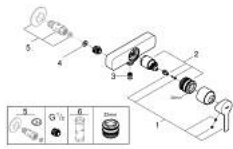

23 821 001 **LINEARE SINGLE-LEVER SHOWER MIXER 1/2"**

PRODUCT DESCRIPTION

- Colour: chrome
- wall mounted
- metal lever
- GROHE SilkMove 35 mm ceramic cartridge
- with temperature limiter
- GROHE LongLife finish
- shower outlet 1/2"
- integrated non-return valve
- covered S-unions
- without straight unions
- centre distance 153 mm
- protected against backflow
- min. recommended pressure 1.0 bar

23 821 001 LINEARE SINGLE-LEVER SHOWER MIXER 1/2"

SPARE PARTS, april 2017 – now

- 1: Lever (Spare part-nr. 46987000)
- 2: Cartridge (Spare part-nr. 46374000)
- 3: Non-return valve (Spare part-nr. 08565000)
- 4: Fibre seal Ø 18,5 x Ø 12 x 2 (Spare part-nr. 0138900M)
- 5: Straight union, lockable (Spare part-nr. 12064000)*
- 6: Socket spanner (Spare part-nr. 19332000)*