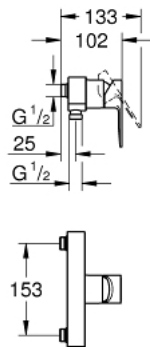

23 821 001 **LINEARE SINGLE-LEVER SHOWER MIXER 1/2"**

PRODUCT DESCRIPTION

- Colour: chrome
- wall mounted
- metal lever
- GROHE SilkMove 35 mm ceramic cartridge
- with temperature limiter
- GROHE LongLife finish
- shower outlet 1/2"
- integrated non-return valve
- covered S-unions
- without straight unions
- centre distance 153 mm
- protected against backflow
- min. recommended pressure 1.0 bar

23 821 001 LINEARE SINGLE-LEVER SHOWER MIXER 1/2"

SPARE PARTS, april 2017 – now

- 1: Lever (Spare part-nr. 46987000)
- 2: Cartridge (Spare part-nr. 46374000)
- 3: Non-return valve (Spare part-nr. 08565000)
- 4: Fibre seal Ø 18,5 x Ø 12 x 2 (Spare part-nr. 0138900M)
- 5: Straight union, lockable (Spare part-nr. 12064000)*
- 6: Socket spanner (Spare part-nr. 19332000)*