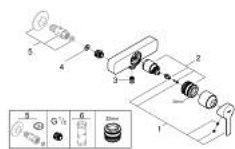

23 821 DC1 LINEARE SINGLE-LEVER SHOWER MIXER 1/2"

PRODUCT DESCRIPTION

- Colour: supersteel
- wall mounted
- metal lever
- GROHE SilkMove 35 mm ceramic cartridge
- with temperature limiter
- GROHE LongLife finish
- shower outlet 1/2"
- integrated non-return valve
- covered S-unions
- without straight unions
- centre distance 153 mm
- protected against backflow
- min. recommended pressure 1.0 bar

23 821 DC1 LINEARE SINGLE-LEVER SHOWER MIXER 1/2"

SPARE PARTS, april 2017 – now

- 1: Lever (Spare part-nr. 46987DC0)
- 2: Cartridge (Spare part-nr. 46374000)
- 3: Non-return valve (Spare part-nr. 08565000)
- 4: Fibre seal Ø 18,5 x Ø 12 x 2 (Spare part-nr. 0138900M)
- 5: Straight union, lockable (Spare part-nr. 12064000)*
- 6: Socket spanner (Spare part-nr. 19332000)*