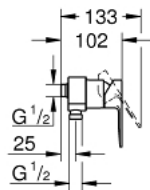

23 821 DC1 LINEARE SINGLE-LEVER SHOWER MIXER 1/2"

PRODUCT DESCRIPTION

- Colour: supersteel
- wall mounted
- metal lever
- GROHE SilkMove 35 mm ceramic cartridge
- with temperature limiter
- GROHE LongLife finish
- shower outlet 1/2"
- integrated non-return valve
- covered S-unions
- without straight unions
- centre distance 153 mm
- protected against backflow
- min. recommended pressure 1.0 bar

23 821 DC1 LINEARE SINGLE-LEVER SHOWER MIXER 1/2"

SPARE PARTS, april 2017 – now

- 1: Lever (Spare part-nr. 46987DC0)
- 2: Cartridge (Spare part-nr. 46374000)
- 3: Non-return valve (Spare part-nr. 08565000)
- 4: Fibre seal Ø 18,5 x Ø 12 x 2 (Spare part-nr. 0138900M)
- 5: Straight union, lockable (Spare part-nr. 12064000)*
- 6: Socket spanner (Spare part-nr. 19332000)*