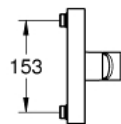

23 821 DC1 LINEARE SINGLE-LEVER SHOWER MIXER 1/2"

PRODUCT DESCRIPTION

- Colour: supersteel
- wall mounted
- metal lever
- GROHE SilkMove 35 mm ceramic cartridge
- with temperature limiter
- GROHE LongLife finish
- shower outlet 1/2"
- integrated non-return valve
- covered S-unions
- without straight unions
- centre distance 153 mm
- protected against backflow
- min. recommended pressure 1.0 bar

23 821 DC1 LINEARE SINGLE-LEVER SHOWER MIXER 1/2"

SPARE PARTS, april 2017 – now

- 1: Lever (Spare part-nr. 46987DC0)
- 2: Cartridge (Spare part-nr. 46374000)
- 3: Non-return valve (Spare part-nr. 08565000)
- 4: Fibre seal Ø 18,5 x Ø 12 x 2 (Spare part-nr. 0138900M)
- 5: Straight union, lockable (Spare part-nr. 12064000)*
- 6: Socket spanner (Spare part-nr. 19332000)*