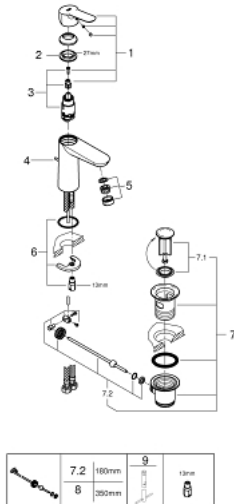

23 822 000 **BAUEDGE SINGLE-LEVER BASIN MIXER 1/2"**
M-SIZE

PRODUCT DESCRIPTION

- Colour: chrome
- single hole installation
- metal lever
- GROHE SilkMove 28 mm ceramic cartridge
- with temperature limiter
- GROHE LongLife finish
- GROHE EcoJoy - Less water, perfect flow
- maximum flow rate (at 3 bar): 5 l/min
- rapid installation system
- pop-up waste set 1 1/4"
- flexible connection hoses

23 822 000 **BAUEDGE SINGLE-LEVER BASIN MIXER 1/2"**
M-SIZE

SPARE PARTS, marec 2017 – now

- 1: Lever (Spare part-nr. 46697000)
- 2: Fitting ring (Spare part-nr. 46715000)
- 3: Cartridge (Spare part-nr. 46580000)
- 4: Pop-up rod (Spare part-nr. 46739000)
- 5: Mousseur (Spare part-nr. 48159000)
- 6: Shank mounting kit (Spare part-nr. 46249000)
- 7: Waste set 1 1/4" (Spare part-nr. 28910000)
- 7.1: Plug (Spare part-nr. 07182000)
- 7.2: Eccentric rod (Spare part-nr. 07052000)
- 8: Eccentric rod (Spare part-nr. 07341000)*
- 9: Mounting wrench (Spare part-nr. 19017000)*