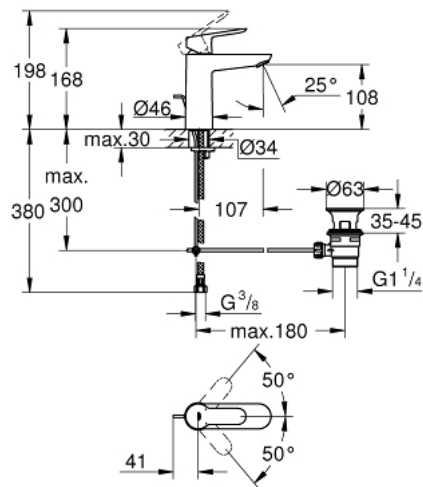

23 822 000 **BAUEDGE SINGLE-LEVER BASIN MIXER 1/2"**
M-SIZE

PRODUCT DESCRIPTION

- Colour: chrome
- single hole installation
- metal lever
- GROHE SilkMove 28 mm ceramic cartridge
- with temperature limiter
- GROHE LongLife finish
- GROHE EcoJoy - Less water, perfect flow
- maximum flow rate (at 3 bar): 5 l/min
- rapid installation system
- pop-up waste set 1 1/4"
- flexible connection hoses

23 822 000 **BAUEDGE SINGLE-LEVER BASIN MIXER 1/2"**
M-SIZE

SPARE PARTS, marec 2017 – now

- 1: Lever (Spare part-nr. 46697000)
- 2: Fitting ring (Spare part-nr. 46715000)
- 3: Cartridge (Spare part-nr. 46580000)
- 4: Pop-up rod (Spare part-nr. 46739000)
- 5: Mousseur (Spare part-nr. 48159000)
- 6: Shank mounting kit (Spare part-nr. 46249000)
- 7: Waste set 1 1/4" (Spare part-nr. 28910000)
- 7.1: Plug (Spare part-nr. 07182000)
- 7.2: Eccentric rod (Spare part-nr. 07052000)
- 8: Eccentric rod (Spare part-nr. 07341000)*
- 9: Mounting wrench (Spare part-nr. 19017000)*