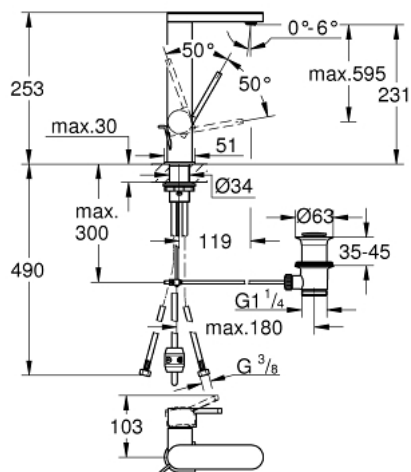

23 843 003 **GROHE PLUS SINGLE-LEVER BASIN MIXER 1/2"**
L-SIZE

PRODUCT DESCRIPTION

- Colour: chrome
- single hole installation
- metal lever
- GROHE SilkMove 28 mm ceramic cartridge
- with temperature limiter
- GROHE LongLife finish
- GROHE EcoJoy - Less water, perfect flow
- maximum flow rate (at 3 bar): 5 l/min
- SpeedClean mousseur
- GROHE AquaGuide adjustable mousseur
- rapid installation system
- pull out spout
- Easy Docking Function guarantees easy retraction and smooth docking back to the starting position
- pop-up waste set 1 1/4"
- flexible connection hoses
- AquaCalibrator

23 843 003 **GROHE PLUS SINGLE-LEVER BASIN MIXER 1/2"**
L-SIZE

SPARE PARTS, april 2018 – now

- 1: Cartridge (Spare part-nr. 46963000)
 - 2: Pull out shower (Spare part-nr. 48454000)
 - 2.1: flow control (Spare part-nr. 1137059990)
 - 3: Pop-up rod (Spare part-nr. 46739000)
 - 4: Shank fastening assembly (Spare part-nr. 48384000)
 - 5: Waste set 1 1/4" (Spare part-nr. 28910000)
 - 5.1: Plug (Spare part-nr. 07182000)
 - 5.2: Eccentric rod (Spare part-nr. 07052000)
 - 6: Hose for sink mixer with pull-out dual spray or mousseur (Spare part-nr. 48293000)
 - 7: Eccentric rod (Spare part-nr. 07341000)*
- * Optional accessories