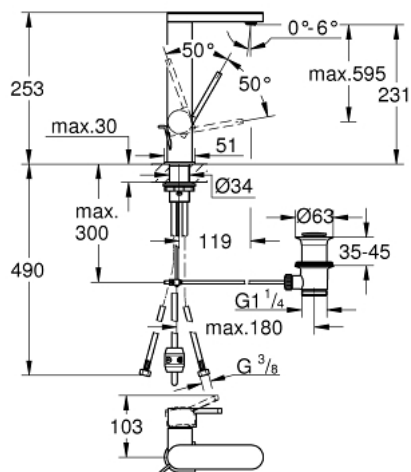

23 843 003 **GROHE PLUS SINGLE-LEVER BASIN MIXER 1/2"**  
**L-SIZE**

**PRODUCT DESCRIPTION**

- Colour: chrome
- single hole installation
- metal lever
- GROHE SilkMove 28 mm ceramic cartridge
- with temperature limiter
- GROHE LongLife finish
- GROHE EcoJoy - Less water, perfect flow
- maximum flow rate (at 3 bar): 5 l/min
- SpeedClean mousseur
- GROHE AquaGuide adjustable mousseur
- rapid installation system
- pull out spout
- Easy Docking Function guarantees easy retraction and smooth docking back to the starting position
- pop-up waste set 1 1/4"
- flexible connection hoses

23 843 003 **GROHE PLUS SINGLE-LEVER BASIN MIXER 1/2"**  
**L-SIZE**

**SPARE PARTS**, april 2018 – now

- 1: Cartridge (Spare part-nr. 46963000)
  - 2: Pull out shower (Spare part-nr. 48454000)
  - 2.1: flow control (Spare part-nr. 1137059990)
  - 3: Pop-up rod (Spare part-nr. 46739000)
  - 4: Shank fastening assembly (Spare part-nr. 48384000)
  - 5: Waste set 1 1/4" (Spare part-nr. 28910000)
  - 5.1: Plug (Spare part-nr. 07182000)
  - 5.2: Eccentric rod (Spare part-nr. 07052000)
  - 6: Hose for sink mixer with pull-out dual spray or mousseur (Spare part-nr. 48293000)
  - 7: Eccentric rod (Spare part-nr. 07341000)\*
- \* Optional accessories