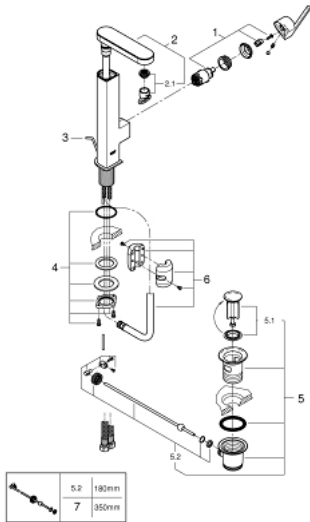

23 843 003 **GROHE PLUS SINGLE-LEVER BASIN MIXER 1/2"**  
**L-SIZE**

**PRODUCT DESCRIPTION**

- Colour: chrome
- single hole installation
- metal lever
- GROHE SilkMove 28 mm ceramic cartridge
- with temperature limiter
- GROHE LongLife finish
- GROHE EcoJoy - Less water, perfect flow
- maximum flow rate (at 3 bar): 5 l/min
- SpeedClean mousseur
- GROHE AquaGuide adjustable mousseur
- rapid installation system
- pull out spout
- Easy Docking Function guarantees easy retraction and smooth docking back to the starting position
- pop-up waste set 1 1/4"
- flexible connection hoses

23 843 003 **GROHE PLUS SINGLE-LEVER BASIN MIXER 1/2"**  
**L-SIZE**

**SPARE PARTS**, april 2018 – now

- 1: Cartridge (Spare part-nr. 46963000)
  - 2: Pull out shower (Spare part-nr. 48454000)
  - 2.1: flow control (Spare part-nr. 1137059990)
  - 3: Pop-up rod (Spare part-nr. 46739000)
  - 4: Shank fastening assembly (Spare part-nr. 48384000)
  - 5: Waste set 1 1/4" (Spare part-nr. 28910000)
  - 5.1: Plug (Spare part-nr. 07182000)
  - 5.2: Eccentric rod (Spare part-nr. 07052000)
  - 6: Hose for sink mixer with pull-out dual spray or mousseur (Spare part-nr. 48293000)
  - 7: Eccentric rod (Spare part-nr. 07341000)\*
- \* Optional accessories