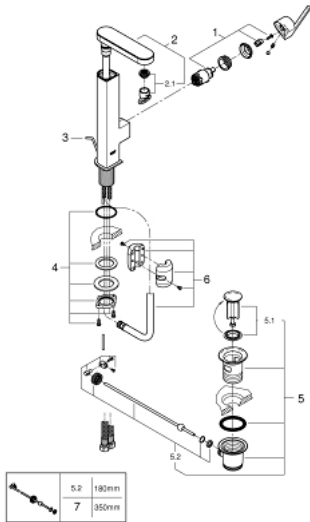

23 843 003 **GROHE PLUS SINGLE-LEVER BASIN MIXER 1/2"**
L-SIZE

PRODUCT DESCRIPTION

- Colour: chrome
- single hole installation
- metal lever
- GROHE SilkMove 28 mm ceramic cartridge
- with temperature limiter
- GROHE LongLife finish
- GROHE EcoJoy - Less water, perfect flow
- maximum flow rate (at 3 bar): 5 l/min
- SpeedClean mousseur
- GROHE AquaGuide adjustable mousseur
- rapid installation system
- pull out spout
- Easy Docking Function guarantees easy retraction and smooth docking back to the starting position
- pop-up waste set 1 1/4"
- flexible connection hoses
- AquaCalibrator

23 843 003 **GROHE PLUS SINGLE-LEVER BASIN MIXER 1/2"**
L-SIZE

SPARE PARTS, april 2018 – now

- 1: Cartridge (Spare part-nr. 46963000)
 - 2: Pull out shower (Spare part-nr. 48454000)
 - 2.1: flow control (Spare part-nr. 1137059990)
 - 3: Pop-up rod (Spare part-nr. 46739000)
 - 4: Shank fastening assembly (Spare part-nr. 48384000)
 - 5: Waste set 1 1/4" (Spare part-nr. 28910000)
 - 5.1: Plug (Spare part-nr. 07182000)
 - 5.2: Eccentric rod (Spare part-nr. 07052000)
 - 6: Hose for sink mixer with pull-out dual spray or mousseur (Spare part-nr. 48293000)
 - 7: Eccentric rod (Spare part-nr. 07341000)*
- * Optional accessories