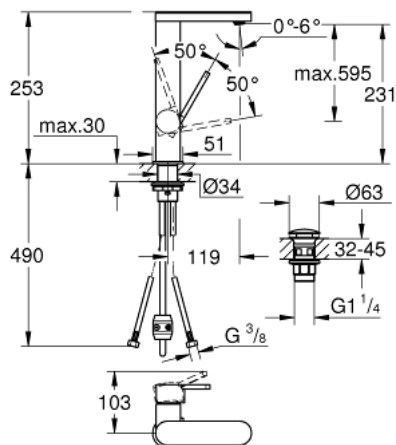

23 844 003 **GROHE PLUS SINGLE-LEVER BASIN MIXER 1/2"**
L-SIZE

PRODUCT DESCRIPTION

- Colour: chrome
- single hole installation
- metal lever
- GROHE SilkMove 28 mm ceramic cartridge
- with temperature limiter
- GROHE LongLife finish
- GROHE EcoJoy - Less water, perfect flow
- maximum flow rate (at 3 bar): 5 l/min
- SpeedClean mousseur
- GROHE AquaGuide adjustable mousseur
- rapid installation system
- pull out spout
- Easy Docking Function guarantees easy retraction and smooth docking back to the starting position
- smooth body with push-open waste set 1 1/4"
- flexible connection hoses

23 844 003 **GROHE PLUS SINGLE-LEVER BASIN MIXER 1/2"**
L-SIZE

SPARE PARTS, april 2018 – now

- 1: Cartridge (Spare part-nr. 46963000)
- 2: Pull out shower (Spare part-nr. 48454000)
- 2.1: flow control (Spare part-nr. 1137059990)
- 3: Pop-up rod (Spare part-nr. 46739000)
- 4: Shank fastening assembly (Spare part-nr. 48384000)
- 5: Waste set with push-open plug (Spare part-nr. 65807000)
- 6: Hose for sink mixer with pull-out dual spray or mousseur (Spare part-nr. 48293000)