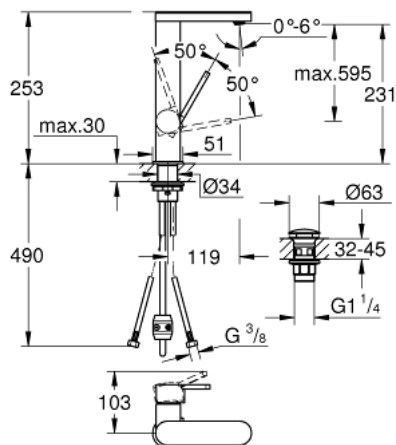

23 844 003 **GROHE PLUS SINGLE-LEVER BASIN MIXER 1/2"**  
**L-SIZE**

**PRODUCT DESCRIPTION**

- Colour: chrome
- single hole installation
- metal lever
- GROHE SilkMove 28 mm ceramic cartridge
- with temperature limiter
- GROHE LongLife finish
- GROHE EcoJoy - Less water, perfect flow
- maximum flow rate (at 3 bar): 5 l/min
- SpeedClean mousseur
- GROHE AquaGuide adjustable mousseur
- rapid installation system
- pull out spout
- Easy Docking Function guarantees easy retraction and smooth docking back to the starting position
- smooth body with push-open waste set 1 1/4"
- flexible connection hoses
- AquaCalibrator

23 844 003 **GROHE PLUS SINGLE-LEVER BASIN MIXER 1/2"**  
**L-SIZE**

**SPARE PARTS**, april 2018 – now

- 1: Cartridge (Spare part-nr. 46963000)
- 2: Pull out shower (Spare part-nr. 48454000)
- 2.1: flow control (Spare part-nr. 1137059990)
- 3: Pop-up rod (Spare part-nr. 46739000)
- 4: Shank fastening assembly (Spare part-nr. 48384000)
- 5: Waste set with push-open plug (Spare part-nr. 65807000)
- 6: Hose for sink mixer with pull-out dual spray or mousseur (Spare part-nr. 48293000)