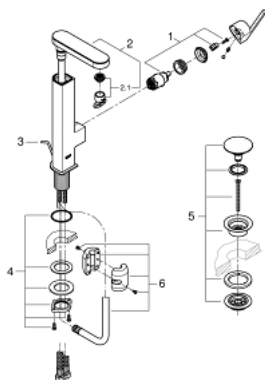

23 844 003 **GROHE PLUS SINGLE-LEVER BASIN MIXER 1/2"**  
**L-SIZE**

**PRODUCT DESCRIPTION**

- Colour: chrome
- single hole installation
- metal lever
- GROHE SilkMove 28 mm ceramic cartridge
- with temperature limiter
- GROHE LongLife finish
- GROHE EcoJoy - Less water, perfect flow
- maximum flow rate (at 3 bar): 5 l/min
- SpeedClean mousseur
- GROHE AquaGuide adjustable mousseur
- rapid installation system
- pull out spout
- Easy Docking Function guarantees easy retraction and smooth docking back to the starting position
- smooth body with push-open waste set 1 1/4"
- flexible connection hoses
- AquaCalibrator

23 844 003 **GROHE PLUS SINGLE-LEVER BASIN MIXER 1/2"**  
**L-SIZE**

**SPARE PARTS**, april 2018 – now

- 1: Cartridge (Spare part-nr. 46963000)
- 2: Pull out shower (Spare part-nr. 48454000)
- 2.1: flow control (Spare part-nr. 1137059990)
- 3: Pop-up rod (Spare part-nr. 46739000)
- 4: Shank fastening assembly (Spare part-nr. 48384000)
- 5: Waste set with push-open plug (Spare part-nr. 65807000)
- 6: Hose for sink mixer with pull-out dual spray or mousseur (Spare part-nr. 48293000)