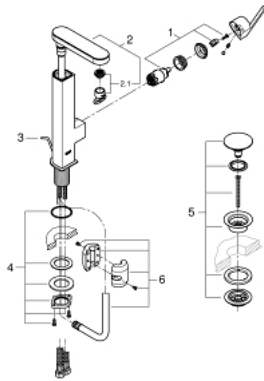

23 844 003 **GROHE PLUS SINGLE-LEVER BASIN MIXER 1/2"**
L-SIZE

PRODUCT DESCRIPTION

- Colour: chrome
- single hole installation
- metal lever
- GROHE SilkMove 28 mm ceramic cartridge
- with temperature limiter
- GROHE LongLife finish
- GROHE EcoJoy - Less water, perfect flow
- maximum flow rate (at 3 bar): 5 l/min
- SpeedClean mousseur
- GROHE AquaGuide adjustable mousseur
- rapid installation system
- pull out spout
- Easy Docking Function guarantees easy retraction and smooth docking back to the starting position
- smooth body with push-open waste set 1 1/4"
- flexible connection hoses

23 844 003 **GROHE PLUS SINGLE-LEVER BASIN MIXER 1/2"**
L-SIZE

SPARE PARTS, april 2018 – now

- 1: Cartridge (Spare part-nr. 46963000)
- 2: Pull out shower (Spare part-nr. 48454000)
- 2.1: flow control (Spare part-nr. 1137059990)
- 3: Pop-up rod (Spare part-nr. 46739000)
- 4: Shank fastening assembly (Spare part-nr. 48384000)
- 5: Waste set with push-open plug (Spare part-nr. 65807000)
- 6: Hose for sink mixer with pull-out dual spray or mousseur (Spare part-nr. 48293000)