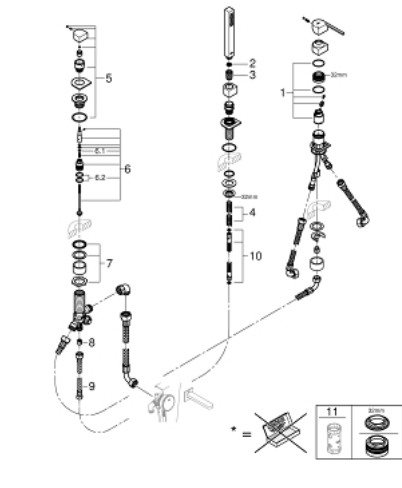

23 845 003 GROHE PLUS THREE-HOLE SINGLE-LEVER BATH COMBINATION

PRODUCT DESCRIPTION

- Colour: chrome
- three hole installation
- GROHE SilkMove 35 mm ceramic cartridge
- with temperature limiter
- GROHE LongLife finish
- consisting of:
 - single lever mixer operating element
 - diverter bath/shower
 - without spout
 - Euphoria Cube hand shower 7.6 l/min
 - metal shower hose 2000 mm (always chrome for any colour of the set)
 - flexible connection hoses
 - connection for shower hose
 - protected against backflow
 - for use with baseframe 29 037 002 (please order separately)
 - for combination with 28 990 / 28 991
 - min. recommended pressure 1.0 bar

23 845 003 GROHE PLUS THREE-HOLE SINGLE-LEVER BATH COMBINATION

SPARE PARTS, april 2018 – now

- 1: Cartridge (Spare part-nr. 46374000)
- 2: Dirt strainer (Spare part-nr. 0700200M)
- 3: Cone nut (Spare part-nr. 08864000)
- 4: Compression spring (Spare part-nr. 00869000)
- 5: Diverter knob (Spare part-nr. 48494000)
- 6: Diverter (Spare part-nr. 45443000)
- 6.1: Sealing washer $\varnothing 6 \times \varnothing 2$ (Spare part-nr. 0128300M)
- 6.2: Sealing washer (Spare part-nr. 0120500M)
- 7: Shank (Spare part-nr. 45456000)
- 8: Non-return valve (Spare part-nr. 08565000)
- 9: Connecting hose (Spare part-nr. 07300000)
- 10: Metal shower hose (Spare part-nr. 28146000)
- 11: Socket spanner (Spare part-nr. 19332000)*