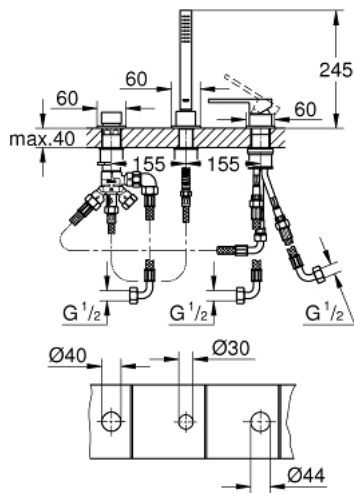

23 845 003 GROHE PLUS THREE-HOLE SINGLE-LEVER BATH COMBINATION

PRODUCT DESCRIPTION

- Colour: chrome
- three hole installation
- GROHE SilkMove 35 mm ceramic cartridge
- with temperature limiter
- GROHE LongLife finish
- consisting of:
 - single lever mixer operating element
 - diverter bath/shower
 - without spout
 - Euphoria Cube hand shower 7.6 l/min
 - metal shower hose 2000 mm (always chrome for any colour of the set)
 - flexible connection hoses
 - connection for shower hose
 - protected against backflow
 - for use with baseframe 29 037 002 (please order separately)
 - for combination with 28 990 / 28 991
 - min. recommended pressure 1.0 bar

23 845 003 GROHE PLUS THREE-HOLE SINGLE-LEVER BATH COMBINATION

SPARE PARTS, april 2018 – now

- 1: Cartridge (Spare part-nr. 46374000)
- 2: Dirt strainer (Spare part-nr. 0700200M)
- 3: Cone nut (Spare part-nr. 08864000)
- 4: Compression spring (Spare part-nr. 00869000)
- 5: Diverter knob (Spare part-nr. 48494000)
- 6: Diverter (Spare part-nr. 45443000)
- 6.1: Sealing washer $\varnothing 6 \times \varnothing 2$ (Spare part-nr. 0128300M)
- 6.2: Sealing washer (Spare part-nr. 0120500M)
- 7: Shank (Spare part-nr. 45456000)
- 8: Non-return valve (Spare part-nr. 08565000)
- 9: Connecting hose (Spare part-nr. 07300000)
- 10: Metal shower hose (Spare part-nr. 28146000)
- 11: Socket spanner (Spare part-nr. 19332000)*