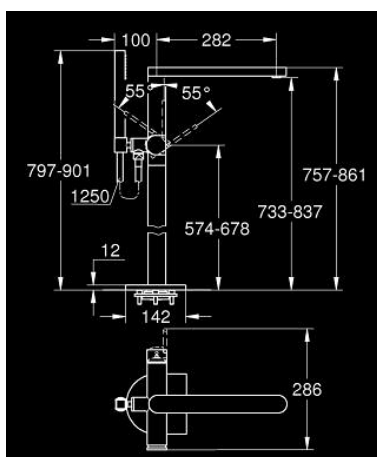

## 23 846 003 GROHE PLUS SINGLE-LEVER BATH MIXER 1/2" FLOOR MOUNTED

### PRODUCT DESCRIPTION

- Colour: chrome
- for use with rough-in set 45 984 001
- without rough-in set (sold separately)
- GROHE SilkMove 35 mm ceramic cartridge
- with temperature limiter
- GROHE LongLife finish
- automatic diverter: bath/shower
- spout with laminar mousseur
- projection 282 mm
- integrated non-return valve in the shower outlet 1/2"
- with shower holder
- hand shower Euphoria Cube 6.6 l/min
- Silverflex shower hose 1250 mm 1/2" x 1/2" (28 362)
- protected against backflow
- min. recommended pressure 1.0 bar

### SPARE PARTS, april 2018 – now

- 1: Lever (Spare part-nr. 48450000)
- 2: Cartridge (Spare part-nr. 46374000)
- 3: Diverter (Spare part-nr. 48451000)
- 4: Mousseur (Spare part-nr. 48009000)
- 5: Non-return valve (Spare part-nr. 08565000)
- 6: Dirt strainer (Spare part-nr. 0700200M)
- 7: Socket spanner (Spare part-nr. 19332000)\*