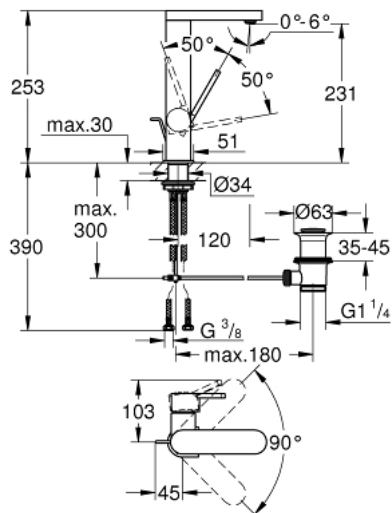

23 851 003 **GROHE PLUS SINGLE-LEVER BASIN MIXER 1/2"**
L-SIZE

PRODUCT DESCRIPTION

- Colour: chrome
- single hole installation
- metal lever
- GROHE SilkMove 28 mm ceramic cartridge
- with temperature limiter
- GROHE LongLife finish
- GROHE EcoJoy - Less water, perfect flow
- maximum flow rate (at 3 bar): 5 l/min
- SpeedClean mousseur
- GROHE AquaGuide adjustable mousseur
- rapid installation system
- swivel spout with easy docking
- swivel area 90°
- pop-up waste set 1 1/4"
- flexible connection hoses

23 851 003 **GROHE PLUS SINGLE-LEVER BASIN MIXER 1/2"**
L-SIZE

SPARE PARTS, april 2018 – now

- 1: Cartridge (Spare part-nr. 46963000)
- 2: Mousseur (Spare part-nr. 48449000)
- 3: Pop-up rod (Spare part-nr. 46739000)
- 4: Shank fastening assembly (Spare part-nr. 48384000)
- 5: Waste set 1 1/4" (Spare part-nr. 28910000)
- 5.1: Plug (Spare part-nr. 07182000)
- 5.2: Eccentric rod (Spare part-nr. 07052000)
- 6: Eccentric rod (Spare part-nr. 07341000)*