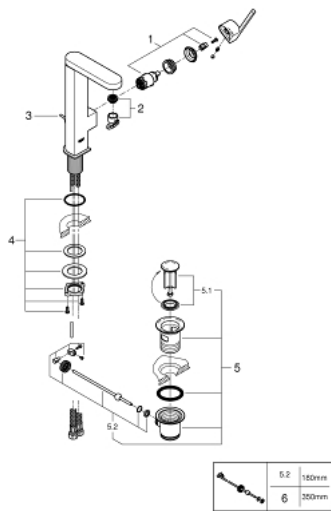

23 851 003 **GROHE PLUS SINGLE-LEVER BASIN MIXER 1/2"**
L-SIZE

PRODUCT DESCRIPTION

- Colour: chrome
- single hole installation
- metal lever
- GROHE SilkMove 28 mm ceramic cartridge
- with temperature limiter
- GROHE LongLife finish
- GROHE EcoJoy - Less water, perfect flow
- maximum flow rate (at 3 bar): 5 l/min
- SpeedClean mousseur
- GROHE AquaGuide adjustable mousseur
- rapid installation system
- swivel spout with easy docking
- swivel area 90°
- pop-up waste set 1 1/4"
- flexible connection hoses

23 851 003 **GROHE PLUS SINGLE-LEVER BASIN MIXER 1/2"**
L-SIZE

SPARE PARTS, april 2018 – now

- 1: Cartridge (Spare part-nr. 46963000)
- 2: Mousseur (Spare part-nr. 48449000)
- 3: Pop-up rod (Spare part-nr. 46739000)
- 4: Shank fastening assembly (Spare part-nr. 48384000)
- 5: Waste set 1 1/4" (Spare part-nr. 28910000)
- 5.1: Plug (Spare part-nr. 07182000)
- 5.2: Eccentric rod (Spare part-nr. 07052000)
- 6: Eccentric rod (Spare part-nr. 07341000)*