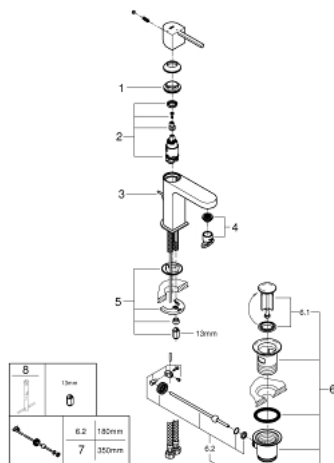

23 870 003 **GROHE PLUS SINGLE-LEVER BASIN MIXER 1/2"**
S-SIZE

PRODUCT DESCRIPTION

- Colour: chrome
- single hole installation
- metal lever
- GROHE SilkMove 28 mm ceramic cartridge
- OpenCold - cold water flow in mid-lever position
- with temperature limiter
- GROHE LongLife finish
- GROHE EcoJoy - Less water, perfect flow
- maximum flow rate (at 3 bar): 5 l/min
- GROHE AquaGuide adjustable mousseur
- GROHE FastFixation Plus installation system
- pop-up waste set 1 1/4"
- flexible connection hoses
- AquaCalibrator

23 870 003 **GROHE PLUS SINGLE-LEVER BASIN MIXER 1/2"**
S-SIZE

SPARE PARTS, avgust 2018 – now

- 1: Fitting ring (Spare part-nr. 07419000)
- 2: Cartridge (Spare part-nr. 46580000)
- 3: Pop-up rod (Spare part-nr. 46739000)
- 4: Mousseur (Spare part-nr. 48449000)
- 5: Shank mounting kit (Spare part-nr. 46645000)
- 6: Waste set 1 1/4" (Spare part-nr. 28910000)
- 6.1: Plug (Spare part-nr. 07182000)
- 6.2: Eccentric rod (Spare part-nr. 07052000)
- 7: Eccentric rod (Spare part-nr. 07341000)*
- 8: Mounting wrench (Spare part-nr. 19017000)*