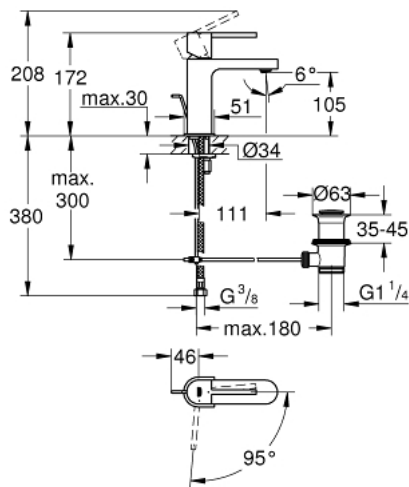

23 870 003 **GROHE PLUS SINGLE-LEVER BASIN MIXER 1/2"**
S-SIZE

PRODUCT DESCRIPTION

- Colour: chrome
- single hole installation
- metal lever
- GROHE SilkMove 28 mm ceramic cartridge
- OpenCold - cold water flow in mid-lever position
- with temperature limiter
- GROHE LongLife finish
- GROHE EcoJoy - Less water, perfect flow
- maximum flow rate (at 3 bar): 5 l/min
- GROHE AquaGuide adjustable mousseur
- GROHE FastFixation Plus installation system
- pop-up waste set 1 1/4"
- flexible connection hoses
- AquaCalibrator

23 870 003 **GROHE PLUS SINGLE-LEVER BASIN MIXER 1/2"**
S-SIZE

SPARE PARTS, avgust 2018 – now

- 1: Fitting ring (Spare part-nr. 07419000)
- 2: Cartridge (Spare part-nr. 46580000)
- 3: Pop-up rod (Spare part-nr. 46739000)
- 4: Mousseur (Spare part-nr. 48449000)
- 5: Shank mounting kit (Spare part-nr. 46645000)
- 6: Waste set 1 1/4" (Spare part-nr. 28910000)
- 6.1: Plug (Spare part-nr. 07182000)
- 6.2: Eccentric rod (Spare part-nr. 07052000)
- 7: Eccentric rod (Spare part-nr. 07341000)*
- 8: Mounting wrench (Spare part-nr. 19017000)*