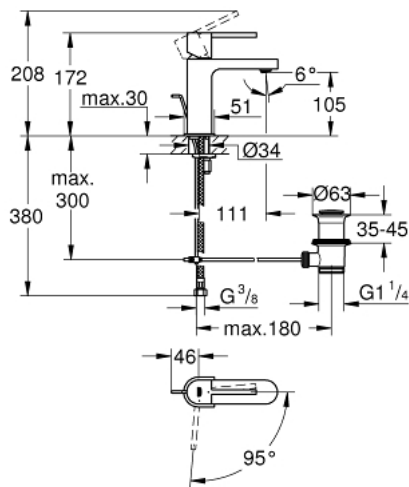

23 870 003 **GROHE PLUS SINGLE-LEVER BASIN MIXER 1/2"**
S-SIZE

PRODUCT DESCRIPTION

- Colour: chrome
- single hole installation
- metal lever
- GROHE SilkMove 28 mm ceramic cartridge
- EcoMode - cold water flow in mid-lever position saves energy
- with temperature limiter
- GROHE LongLife finish
- GROHE EcoJoy - Less water, perfect flow
- maximum flow rate (at 3 bar): 5 l/min
- GROHE AquaGuide adjustable mousseur
- GROHE FastFixation Plus installation system
- pop-up waste set 1 1/4"
- flexible connection hoses

23 870 003 **GROHE PLUS SINGLE-LEVER BASIN MIXER 1/2"**
S-SIZE

SPARE PARTS, avgust 2018 – now

- 1: Fitting ring (Spare part-nr. 07419000)
 - 2: Cartridge (Spare part-nr. 46580000)
 - 3: Pop-up rod (Spare part-nr. 46739000)
 - 4: Mousseur (Spare part-nr. 48449000)
 - 5: Shank mounting kit (Spare part-nr. 46645000)
 - 6: Waste set 1 1/4" (Spare part-nr. 28910000)
 - 6.1: Plug (Spare part-nr. 07182000)
 - 6.2: Eccentric rod (Spare part-nr. 07052000)
 - 7: Eccentric rod (Spare part-nr. 07341000)*
 - 8: Mounting wrench (Spare part-nr. 19017000)*
- * Optional accessories