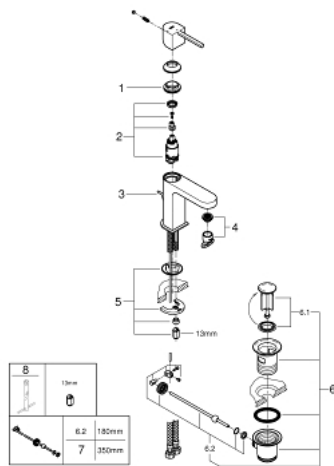

23 870 003 **GROHE PLUS SINGLE-LEVER BASIN MIXER 1/2"**
S-SIZE

PRODUCT DESCRIPTION

- Colour: chrome
- single hole installation
- metal lever
- GROHE SilkMove 28 mm ceramic cartridge
- EcoMode - cold water flow in mid-lever position saves energy
- with temperature limiter
- GROHE LongLife finish
- GROHE EcoJoy - Less water, perfect flow
- maximum flow rate (at 3 bar): 5 l/min
- GROHE AquaGuide adjustable mousseur
- GROHE FastFixation Plus installation system
- pop-up waste set 1 1/4"
- flexible connection hoses

23 870 003 **GROHE PLUS SINGLE-LEVER BASIN MIXER 1/2"**
S-SIZE

SPARE PARTS, avgust 2018 – now

- 1: Fitting ring (Spare part-nr. 07419000)
 - 2: Cartridge (Spare part-nr. 46580000)
 - 3: Pop-up rod (Spare part-nr. 46739000)
 - 4: Mousseur (Spare part-nr. 48449000)
 - 5: Shank mounting kit (Spare part-nr. 46645000)
 - 6: Waste set 1 1/4" (Spare part-nr. 28910000)
 - 6.1: Plug (Spare part-nr. 07182000)
 - 6.2: Eccentric rod (Spare part-nr. 07052000)
 - 7: Eccentric rod (Spare part-nr. 07341000)*
 - 8: Mounting wrench (Spare part-nr. 19017000)*
- * Optional accessories