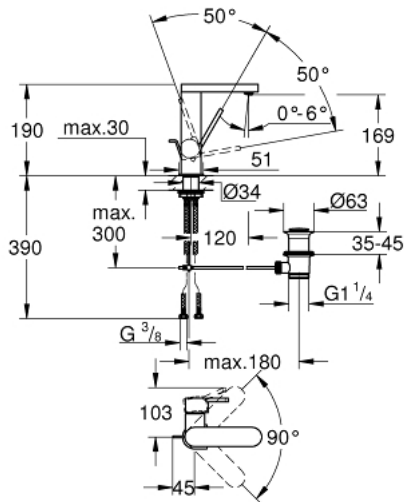

23 871 003 **GROHE PLUS SINGLE-LEVER BASIN MIXER 1/2"**
M-SIZE

PRODUCT DESCRIPTION

- Colour: chrome
- single hole installation
- metal lever
- GROHE SilkMove 28 mm ceramic cartridge
- with temperature limiter
- GROHE LongLife finish
- GROHE EcoJoy - Less water, perfect flow
- maximum flow rate (at 3 bar): 5 l/min
- SpeedClean mousseur
- GROHE AquaGuide adjustable mousseur
- rapid installation system
- swivel spout with easy docking
- swivel area 90°
- pop-up waste set 1 1/4"
- flexible connection hoses
- AquaCalibrator

23 871 003 **GROHE PLUS SINGLE-LEVER BASIN MIXER 1/2"**
M-SIZE

SPARE PARTS, avgust 2018 – now

- 1: Cartridge (Spare part-nr. 46963000)
 - 2: Mousseur (Spare part-nr. 48449000)
 - 3: Pop-up rod (Spare part-nr. 46739000)
 - 4: Shank fastening assembly (Spare part-nr. 48384000)
 - 5: Waste set 1 1/4" (Spare part-nr. 28910000)
 - 5.1: Plug (Spare part-nr. 07182000)
 - 5.2: Eccentric rod (Spare part-nr. 07052000)
 - 6: Eccentric rod (Spare part-nr. 07341000)*
- * Optional accessories