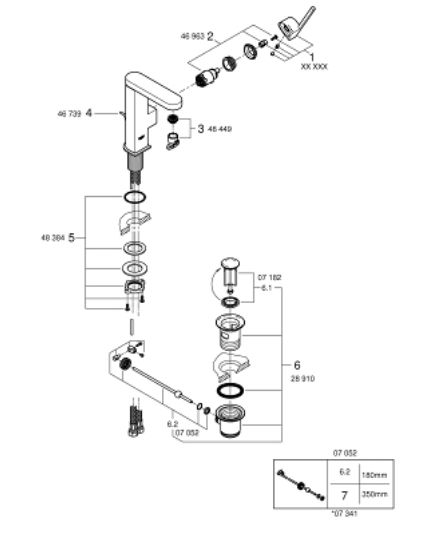

23 871 003 **GROHE PLUS SINGLE-LEVER BASIN MIXER 1/2"**
M-SIZE

PRODUCT DESCRIPTION

- Colour: chrome
- single hole installation
- metal lever
- GROHE SilkMove 28 mm ceramic cartridge
- with temperature limiter
- GROHE LongLife finish
- GROHE EcoJoy - Less water, perfect flow
- maximum flow rate (at 3 bar): 5 l/min
- SpeedClean mousseur
- GROHE AquaGuide adjustable mousseur
- rapid installation system
- swivel spout with easy docking
- swivel area 90°
- pop-up waste set 1 1/4"
- flexible connection hoses
- AquaCalibrator

23 871 003 **GROHE PLUS SINGLE-LEVER BASIN MIXER 1/2"**
M-SIZE

SPARE PARTS, avgust 2018 – now

- 1: Cartridge (Spare part-nr. 46963000)
 - 2: Mousseur (Spare part-nr. 48449000)
 - 3: Pop-up rod (Spare part-nr. 46739000)
 - 4: Shank fastening assembly (Spare part-nr. 48384000)
 - 5: Waste set 1 1/4" (Spare part-nr. 28910000)
 - 5.1: Plug (Spare part-nr. 07182000)
 - 5.2: Eccentric rod (Spare part-nr. 07052000)
 - 6: Eccentric rod (Spare part-nr. 07341000)*
- * Optional accessories