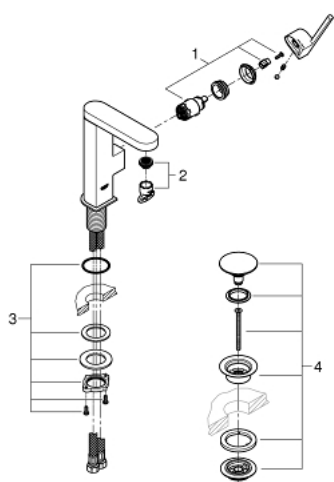

23 872 003 **GROHE PLUS SINGLE-LEVER BASIN MIXER 1/2"**
M-SIZE

PRODUCT DESCRIPTION

- Colour: chrome
- single hole installation
- metal lever
- GROHE SilkMove 28 mm ceramic cartridge
- with temperature limiter
- GROHE LongLife finish
- GROHE EcoJoy - Less water, perfect flow
- maximum flow rate (at 3 bar): 5 l/min
- SpeedClean mousseur
- GROHE AquaGuide adjustable mousseur
- rapid installation system
- swivel spout with easy docking
- swivel area 90°
- smooth body with push-open waste set 1 1/4"
- flexible connection hoses
- AquaCalibrator

23 872 003 **GROHE PLUS SINGLE-LEVER BASIN MIXER 1/2"**
M-SIZE

SPARE PARTS, avgust 2018 – now

- 1: Cartridge (Spare part-nr. 46963000)
- 2: Mousseur (Spare part-nr. 48449000)
- 3: Shank fastening assembly (Spare part-nr. 48384000)
- 4: Waste set with push-open plug (Spare part-nr. 65807000)