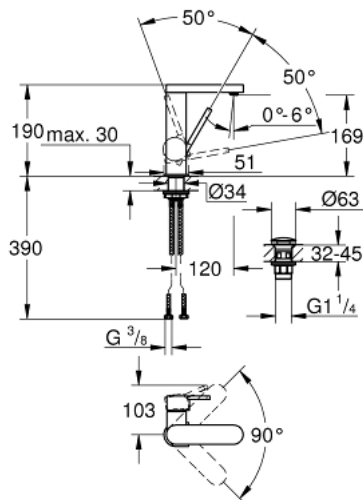

23 872 003 **GROHE PLUS SINGLE-LEVER BASIN MIXER 1/2"**
M-SIZE

PRODUCT DESCRIPTION

- Colour: chrome
- single hole installation
- metal lever
- GROHE SilkMove 28 mm ceramic cartridge
- with temperature limiter
- GROHE LongLife finish
- GROHE EcoJoy - Less water, perfect flow
- maximum flow rate (at 3 bar): 5 l/min
- SpeedClean mousseur
- GROHE AquaGuide adjustable mousseur
- rapid installation system
- swivel spout with easy docking
- swivel area 90°
- smooth body with push-open waste set 1 1/4"
- flexible connection hoses

23 872 003 **GROHE PLUS SINGLE-LEVER BASIN MIXER 1/2"**
M-SIZE

SPARE PARTS, avgust 2018 – now

- 1: Cartridge (Spare part-nr. 46963000)
- 2: Mousseur (Spare part-nr. 48449000)
- 3: Shank fastening assembly (Spare part-nr. 48384000)
- 4: Waste set with push-open plug (Spare part-nr. 65807000)