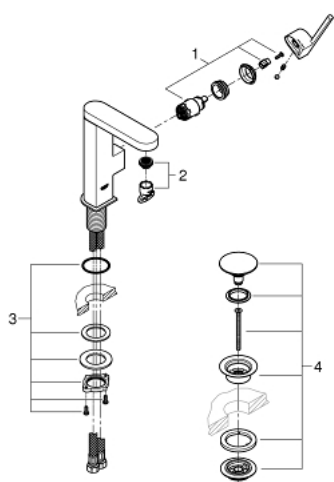

23 872 003 **GROHE PLUS SINGLE-LEVER BASIN MIXER 1/2"**
M-SIZE

PRODUCT DESCRIPTION

- Colour: chrome
- single hole installation
- metal lever
- GROHE SilkMove 28 mm ceramic cartridge
- with temperature limiter
- GROHE LongLife finish
- GROHE EcoJoy - Less water, perfect flow
- maximum flow rate (at 3 bar): 5 l/min
- SpeedClean mousseur
- GROHE AquaGuide adjustable mousseur
- rapid installation system
- swivel spout with easy docking
- swivel area 90°
- smooth body with push-open waste set 1 1/4"
- flexible connection hoses

23 872 003 **GROHE PLUS SINGLE-LEVER BASIN MIXER 1/2"**
M-SIZE

SPARE PARTS, avgust 2018 – now

- 1: Cartridge (Spare part-nr. 46963000)
- 2: Mousseur (Spare part-nr. 48449000)
- 3: Shank fastening assembly (Spare part-nr. 48384000)
- 4: Waste set with push-open plug (Spare part-nr. 65807000)