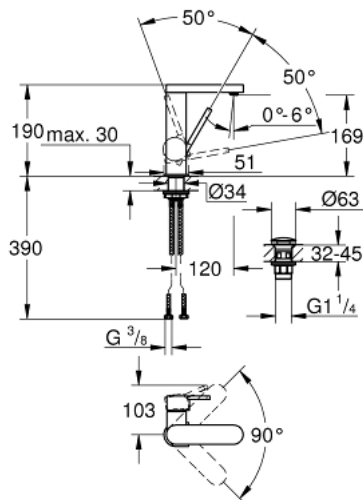

23 872 003 **GROHE PLUS SINGLE-LEVER BASIN MIXER 1/2"**
M-SIZE

PRODUCT DESCRIPTION

- Colour: chrome
- single hole installation
- metal lever
- GROHE SilkMove 28 mm ceramic cartridge
- with temperature limiter
- GROHE LongLife finish
- GROHE EcoJoy - Less water, perfect flow
- maximum flow rate (at 3 bar): 5 l/min
- SpeedClean mousseur
- GROHE AquaGuide adjustable mousseur
- rapid installation system
- swivel spout with easy docking
- swivel area 90°
- smooth body with push-open waste set 1 1/4"
- flexible connection hoses
- AquaCalibrator

23 872 003 **GROHE PLUS SINGLE-LEVER BASIN MIXER 1/2"**
M-SIZE

SPARE PARTS, avgust 2018 – now

- 1: Cartridge (Spare part-nr. 46963000)
- 2: Mousseur (Spare part-nr. 48449000)
- 3: Shank fastening assembly (Spare part-nr. 48384000)
- 4: Waste set with push-open plug (Spare part-nr. 65807000)