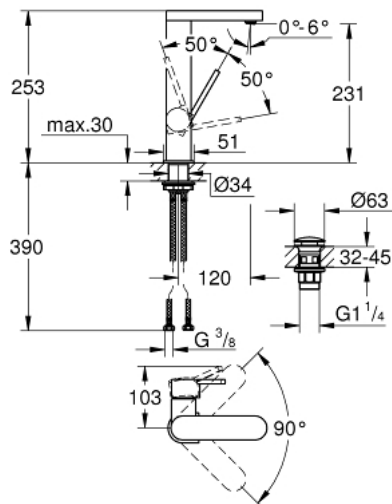

23 873 003 **GROHE PLUS SINGLE-LEVER BASIN MIXER 1/2"**
L-SIZE

PRODUCT DESCRIPTION

- Colour: chrome
- single hole installation
- metal lever
- GROHE SilkMove 28 mm ceramic cartridge
- with temperature limiter
- GROHE LongLife finish
- GROHE EcoJoy - Less water, perfect flow
- maximum flow rate (at 3 bar): 5 l/min
- SpeedClean mousseur
- GROHE AquaGuide adjustable mousseur
- rapid installation system
- swivel spout with easy docking
- swivel area 90°
- smooth body with push-open waste set 1 1/4"
- flexible connection hoses

23 873 003 **GROHE PLUS SINGLE-LEVER BASIN MIXER 1/2"**
L-SIZE

SPARE PARTS, avgust 2018 – now

- 1: Cartridge (Spare part-nr. 46963000)
- 2: Mousseur (Spare part-nr. 48449000)
- 3: Shank fastening assembly (Spare part-nr. 48384000)
- 4: Waste set with push-open plug (Spare part-nr. 65807000)