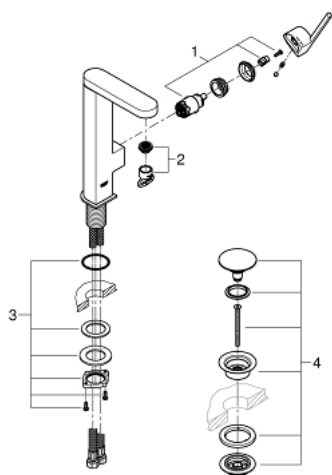

23 873 003 **GROHE PLUS SINGLE-LEVER BASIN MIXER 1/2"**
L-SIZE

PRODUCT DESCRIPTION

- Colour: chrome
- single hole installation
- metal lever
- GROHE SilkMove 28 mm ceramic cartridge
- with temperature limiter
- GROHE LongLife finish
- GROHE EcoJoy - Less water, perfect flow
- maximum flow rate (at 3 bar): 5 l/min
- SpeedClean mousseur
- GROHE AquaGuide adjustable mousseur
- rapid installation system
- swivel spout with easy docking
- swivel area 90°
- smooth body with push-open waste set 1 1/4"
- flexible connection hoses

23 873 003 **GROHE PLUS SINGLE-LEVER BASIN MIXER 1/2"**
L-SIZE

SPARE PARTS, avgust 2018 – now

- 1: Cartridge (Spare part-nr. 46963000)
- 2: Mousseur (Spare part-nr. 48449000)
- 3: Shank fastening assembly (Spare part-nr. 48384000)
- 4: Waste set with push-open plug (Spare part-nr. 65807000)