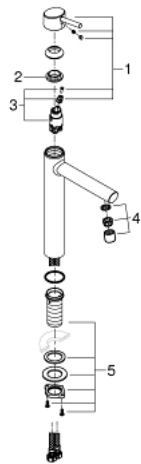

23 920 001 **CONCETTO SINGLE-LEVER BASIN MIXER 1/2"**
XL-SIZE

PRODUCT DESCRIPTION

- Colour: chrome
- single hole installation
- metal lever
- for free-standing basins
- GROHE SilkMove 28 mm ceramic cartridge
- with temperature limiter
- GROHE LongLife finish
- GROHE EcoJoy - Less water, perfect flow
- maximum flow rate (at 3 bar): 5 l/min
- GROHE AquaGuide adjustable mousseur
- rapid installation system
- smooth body
- flexible connection hoses
- min. recommended pressure 1.0 bar

23 920 001 **CONCETTO SINGLE-LEVER BASIN MIXER 1/2"**
XL-SIZE

SPARE PARTS, februar 2019 – now

- 1: Lever (Spare part-nr. 46753000)
- 2: Fitting ring (Spare part-nr. 46715000)
- 3: Cartridge (Spare part-nr. 46580000)
- 4: Mousseur (Spare part-nr. 48547000)
- 5: Shank fastening assembly (Spare part-nr. 48384000)