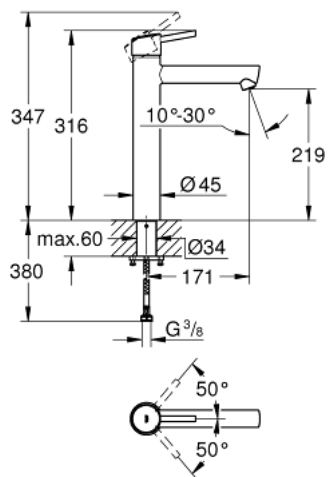

23 920 001 **CONCETTO SINGLE-LEVER BASIN MIXER 1/2"**
XL-SIZE

PRODUCT DESCRIPTION

- Colour: chrome
- single hole installation
- metal lever
- for free-standing basins
- GROHE SilkMove 28 mm ceramic cartridge
- with temperature limiter
- GROHE LongLife finish
- GROHE EcoJoy - Less water, perfect flow
- maximum flow rate (at 3 bar): 5 l/min
- GROHE AquaGuide adjustable mousseur
- rapid installation system
- smooth body
- flexible connection hoses
- min. recommended pressure 1.0 bar

23 920 001 **CONCETTO SINGLE-LEVER BASIN MIXER 1/2"**
XL-SIZE

SPARE PARTS, februar 2019 – now

- 1: Lever (Spare part-nr. 46753000)
- 2: Fitting ring (Spare part-nr. 46715000)
- 3: Cartridge (Spare part-nr. 46580000)
- 4: Mousseur (Spare part-nr. 48547000)
- 5: Shank fastening assembly (Spare part-nr. 48384000)