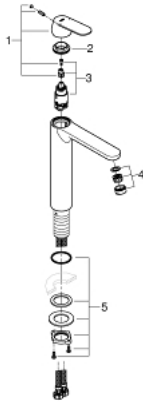

## 23 921 000 EUROSMART COSMOPOLITAN SINGLE-LEVER BASIN MIXER 1/2" XL-SIZE

### PRODUCT DESCRIPTION

- Colour: chrome
- single hole installation
- metal lever
- for free-standing basins
- GROHE SilkMove 28 mm ceramic cartridge
- with temperature limiter
- GROHE LongLife finish
- GROHE EcoJoy - Less water, perfect flow
- maximum flow rate (at 3 bar): 5 l/min
- GROHE AquaGuide adjustable mousseur
- rapid installation system
- smooth body
- flexible connection hoses
- min. recommended pressure 1.0 bar

23 921 000 **EUROSMART COSMOPOLITAN SINGLE-LEVER BASIN MIXER 1/2"**  
**XL-SIZE**

**SPARE PARTS**, februar 2019 – now

- 1: Lever (Spare part-nr. 48525000)
- 2: Fitting ring (Spare part-nr. 46715000)
- 3: Cartridge (Spare part-nr. 46580000)
- 4: Flow straightener (Spare part-nr. 48300000)
- 5: Shank fastening assembly (Spare part-nr. 48384000)