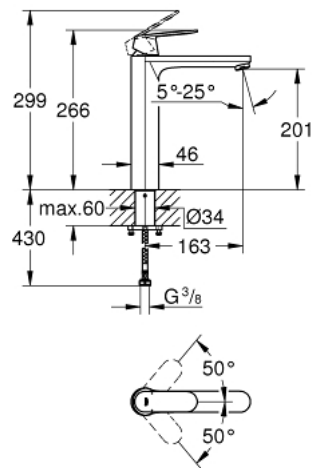

## 23 921 000 EUROSMART COSMOPOLITAN SINGLE-LEVER BASIN MIXER 1/2" XL-SIZE

### PRODUCT DESCRIPTION

- Colour: chrome
- single hole installation
- metal lever
- for free-standing basins
- GROHE SilkMove 28 mm ceramic cartridge
- with temperature limiter
- GROHE LongLife finish
- GROHE EcoJoy - Less water, perfect flow
- maximum flow rate (at 3 bar): 5 l/min
- GROHE AquaGuide adjustable mousseur
- rapid installation system
- smooth body
- flexible connection hoses
- min. recommended pressure 1.0 bar

23 921 000 **EUROSMART COSMOPOLITAN SINGLE-LEVER BASIN MIXER 1/2"**  
**XL-SIZE**

**SPARE PARTS**, februar 2019 – now

- 1: Lever (Spare part-nr. 48525000)
- 2: Fitting ring (Spare part-nr. 46715000)
- 3: Cartridge (Spare part-nr. 46580000)
- 4: Flow straightener (Spare part-nr. 48300000)
- 5: Shank fastening assembly (Spare part-nr. 48384000)