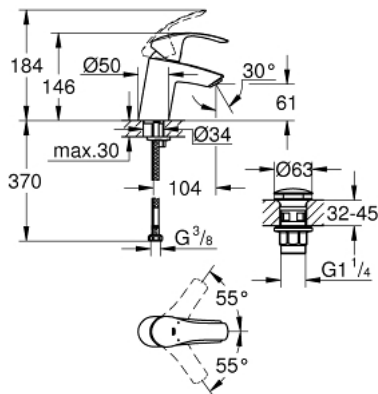

23 922 002 **EUROSMART SINGLE-LEVER BASIN MIXER 1/2"**
S-SIZE

PRODUCT DESCRIPTION

- Colour: chrome
- single hole installation
- metal lever
- GROHE SilkMove 35 mm ceramic cartridge
- adjustable flow rate limiter
- temperature limiter
- GROHE LongLife finish
- GROHE EcoJoy - Less water, perfect flow
- maximum flow rate (at 3 bar): 5 l/min
- GROHE FastFixation rapid installation system
- smooth body with push-open waste set 1 1/4"
- flexible connection hoses

23 922 002 **EUROSMART SINGLE-LEVER BASIN MIXER 1/2"**
S-SIZE

SPARE PARTS, februar 2019 – now

- 1: Lever (Spare part-nr. 46897000)
- 2: Cap (Spare part-nr. 46492000)
- 3: Screw coupling (Spare part-nr. 46460000)
- 4: Cartridge (Spare part-nr. 46374000)
- 5: Mousseur (Spare part-nr. 48159000)
- 6: Shank mounting kit (Spare part-nr. 46671000)
- 7: Waste set with push-open plug (Spare part-nr. 65807000)
- 8: Socket spanner (Spare part-nr. 19332000)*
- 9: Mounting wrench (Spare part-nr. 19017000)*