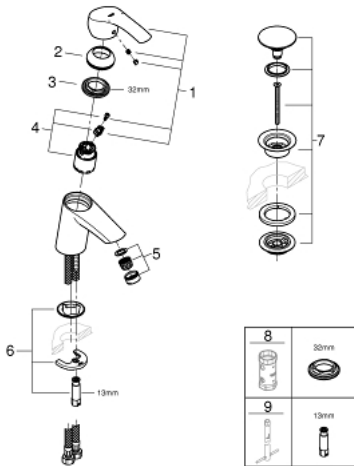

23 922 002 **EUROSMART SINGLE-LEVER BASIN MIXER 1/2"**
S-SIZE

PRODUCT DESCRIPTION

- Colour: chrome
- single hole installation
- metal lever
- GROHE SilkMove 35 mm ceramic cartridge
- adjustable flow rate limiter
- temperature limiter
- GROHE LongLife finish
- GROHE EcoJoy - Less water, perfect flow
- maximum flow rate (at 3 bar): 5 l/min
- GROHE FastFixation rapid installation system
- smooth body with push-open waste set 1 1/4"
- flexible connection hoses

23 922 002 **EUROSMART SINGLE-LEVER BASIN MIXER 1/2"**
S-SIZE

SPARE PARTS, februar 2019 – now

- 1: Lever (Spare part-nr. 46897000)
- 2: Cap (Spare part-nr. 46492000)
- 3: Screw coupling (Spare part-nr. 46460000)
- 4: Cartridge (Spare part-nr. 46374000)
- 5: Mousseur (Spare part-nr. 48159000)
- 6: Shank mounting kit (Spare part-nr. 46671000)
- 7: Waste set with push-open plug (Spare part-nr. 65807000)
- 8: Socket spanner (Spare part-nr. 19332000)*
- 9: Mounting wrench (Spare part-nr. 19017000)*