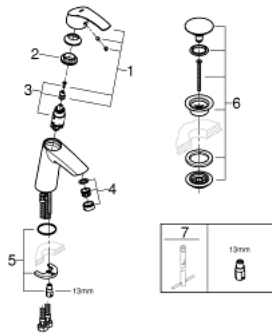

23 923 002 **EUROSMART SINGLE-LEVER BASIN MIXER 1/2"**
M-SIZE

PRODUCT DESCRIPTION

- Colour: chrome
- single hole installation
- metal lever
- GROHE SilkMove 28 mm ceramic cartridge
- temperature limiter
- GROHE LongLife finish
- GROHE EcoJoy - Less water, perfect flow
- maximum flow rate (at 3 bar): 5 l/min
- GROHE FastFixation rapid installation system
- smooth body with push-open waste set 1 1/4"
- flexible connection hoses

23 923 002 **EUROSMART SINGLE-LEVER BASIN MIXER 1/2"**
M-SIZE

SPARE PARTS, februar 2019 – now

- 1: Lever (Spare part-nr. 46859000)
- 2: Fitting ring (Spare part-nr. 46715000)
- 3: Cartridge (Spare part-nr. 46580000)
- 4: Mousseur (Spare part-nr. 48159000)
- 5: Shank mounting kit (Spare part-nr. 46249000)
- 6: Waste set with push-open plug (Spare part-nr. 65807000)
- 7: Mounting wrench (Spare part-nr. 19017000)*