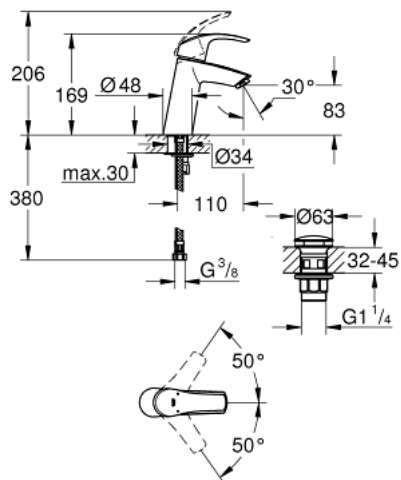

23 923 002 **EUROSMART SINGLE-LEVER BASIN MIXER 1/2"**
M-SIZE

PRODUCT DESCRIPTION

- Colour: chrome
- single hole installation
- metal lever
- GROHE SilkMove 28 mm ceramic cartridge
- temperature limiter
- GROHE LongLife finish
- GROHE EcoJoy - Less water, perfect flow
- maximum flow rate (at 3 bar): 5 l/min
- GROHE FastFixation rapid installation system
- smooth body with push-open waste set 1 1/4"
- flexible connection hoses

23 923 002 **EUROSMART SINGLE-LEVER BASIN MIXER 1/2"**
M-SIZE

SPARE PARTS, februar 2019 – now

- 1: Lever (Spare part-nr. 46859000)
- 2: Fitting ring (Spare part-nr. 46715000)
- 3: Cartridge (Spare part-nr. 46580000)
- 4: Mousseur (Spare part-nr. 48159000)
- 5: Shank mounting kit (Spare part-nr. 46249000)
- 6: Waste set with push-open plug (Spare part-nr. 65807000)
- 7: Mounting wrench (Spare part-nr. 19017000)*