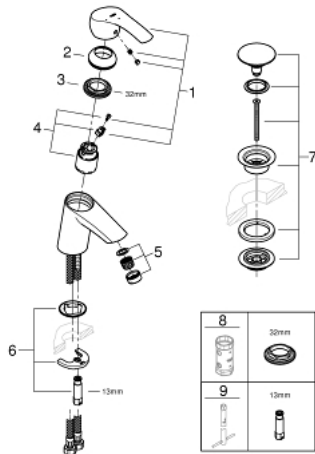

23 924 002 **EUROSMART SINGLE-LEVER BASIN MIXER 1/2"**
S-SIZE

PRODUCT DESCRIPTION

- Colour: chrome
- single hole installation
- metal lever
- GROHE SilkMove 35 mm ceramic cartridge
- EcoMode - cold water flow in mid-lever position saves energy
- adjustable flow rate limiter
- temperature limiter
- GROHE LongLife finish
- GROHE EcoJoy - Less water, perfect flow
- maximum flow rate (at 3 bar): 5 l/min
- GROHE FastFixation rapid installation system
- smooth body with push-open waste set 1 1/4"
- flexible connection hoses

23 924 002 **EUROSMART SINGLE-LEVER BASIN MIXER 1/2"**
S-SIZE

SPARE PARTS, februar 2019 – now

- 1: Lever (Spare part-nr. 46902000)
 - 2: Cap (Spare part-nr. 46492000)
 - 3: Screw coupling (Spare part-nr. 46460000)
 - 4: Cartridge (Spare part-nr. 46863000)
 - 5: Mousseur (Spare part-nr. 48159000)
 - 6: Shank mounting kit (Spare part-nr. 46671000)
 - 7: Waste set with push-open plug (Spare part-nr. 65807000)
 - 8: Socket spanner (Spare part-nr. 19332000)*
 - 9: Mounting wrench (Spare part-nr. 19017000)*
- * Optional accessories