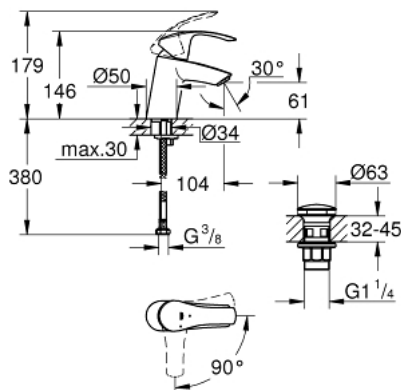

23 924 002 **EUROSMART SINGLE-LEVER BASIN MIXER 1/2"**
S-SIZE

PRODUCT DESCRIPTION

- Colour: chrome
- single hole installation
- metal lever
- GROHE SilkMove 35 mm ceramic cartridge
- EcoMode - cold water flow in mid-lever position saves energy
- adjustable flow rate limiter
- temperature limiter
- GROHE LongLife finish
- GROHE EcoJoy - Less water, perfect flow
- maximum flow rate (at 3 bar): 5 l/min
- GROHE FastFixation rapid installation system
- smooth body with push-open waste set 1 1/4"
- flexible connection hoses

23 924 002 **EUROSMART SINGLE-LEVER BASIN MIXER 1/2"**
S-SIZE

SPARE PARTS, februar 2019 – now

- 1: Lever (Spare part-nr. 46902000)
 - 2: Cap (Spare part-nr. 46492000)
 - 3: Screw coupling (Spare part-nr. 46460000)
 - 4: Cartridge (Spare part-nr. 46863000)
 - 5: Mousseur (Spare part-nr. 48159000)
 - 6: Shank mounting kit (Spare part-nr. 46671000)
 - 7: Waste set with push-open plug (Spare part-nr. 65807000)
 - 8: Socket spanner (Spare part-nr. 19332000)*
 - 9: Mounting wrench (Spare part-nr. 19017000)*
- * Optional accessories