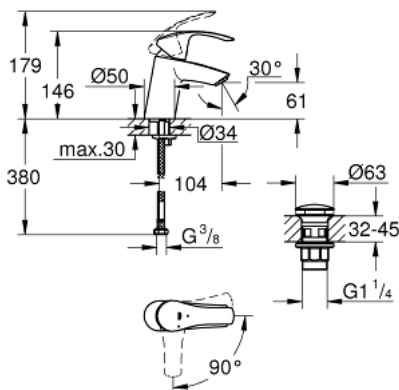

23 924 002 **EUROSMART SINGLE-LEVER BASIN MIXER 1/2"**
S-SIZE

PRODUCT DESCRIPTION

- Colour: chrome
- single hole installation
- metal lever
- GROHE SilkMove 35 mm ceramic cartridge
- OpenCold - cold water flow in mid-lever position
- adjustable flow rate limiter
- temperature limiter
- GROHE LongLife finish
- GROHE EcoJoy - Less water, perfect flow
- maximum flow rate (at 3 bar): 5 l/min
- GROHE FastFixation rapid installation system
- smooth body with push-open waste set 1 1/4"
- flexible connection hoses

23 924 002 **EUROSMART SINGLE-LEVER BASIN MIXER 1/2"**
S-SIZE

SPARE PARTS, februar 2019 – now

- 1: Lever (Spare part-nr. 46902000)
 - 2: Cap (Spare part-nr. 46492000)
 - 3: Screw coupling (Spare part-nr. 46460000)
 - 4: Cartridge (Spare part-nr. 46863000)
 - 5: Mousseur (Spare part-nr. 48159000)
 - 6: Shank mounting kit (Spare part-nr. 46671000)
 - 7: Waste set with push-open plug (Spare part-nr. 65807000)
 - 8: Socket spanner (Spare part-nr. 19332000)*
 - 9: Mounting wrench (Spare part-nr. 19017000)*
- * Optional accessories