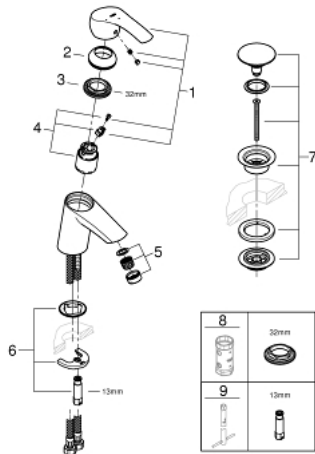

23 924 002 **EUROSMART SINGLE-LEVER BASIN MIXER 1/2"**
S-SIZE

PRODUCT DESCRIPTION

- Colour: chrome
- single hole installation
- metal lever
- GROHE SilkMove 35 mm ceramic cartridge
- OpenCold - cold water flow in mid-lever position
- adjustable flow rate limiter
- temperature limiter
- GROHE LongLife finish
- GROHE EcoJoy - Less water, perfect flow
- maximum flow rate (at 3 bar): 5 l/min
- GROHE FastFixation rapid installation system
- smooth body with push-open waste set 1 1/4"
- flexible connection hoses

23 924 002 **EUROSMART SINGLE-LEVER BASIN MIXER 1/2"**
S-SIZE

SPARE PARTS, februar 2019 – now

- 1: Lever (Spare part-nr. 46902000)
 - 2: Cap (Spare part-nr. 46492000)
 - 3: Screw coupling (Spare part-nr. 46460000)
 - 4: Cartridge (Spare part-nr. 46863000)
 - 5: Mousseur (Spare part-nr. 48159000)
 - 6: Shank mounting kit (Spare part-nr. 46671000)
 - 7: Waste set with push-open plug (Spare part-nr. 65807000)
 - 8: Socket spanner (Spare part-nr. 19332000)*
 - 9: Mounting wrench (Spare part-nr. 19017000)*
- * Optional accessories