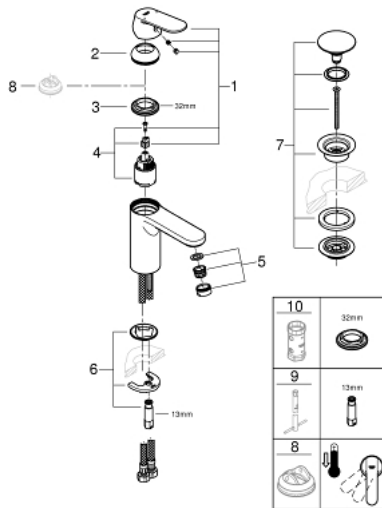

23 926 000 **EUROSMART COSMOPOLITAN SINGLE-LEVER BASIN MIXER 1/2"**
M-SIZE

PRODUCT DESCRIPTION

- Colour: chrome
- single hole installation
- metal lever
- GROHE SilkMove 35 mm ceramic cartridge
- adjustable flow rate limiter
- GROHE LongLife finish
- GROHE EcoJoy - Less water, perfect flow
- maximum flow rate (at 3 bar): 5 l/min
- GROHE FastFixation rapid installation system
- smooth body with push-open waste set 1 1/4"
- flexible connection hoses
- min. recommended pressure 1.0 bar
- optional temperature limiter ref. no. 46 375

23 926 000 EUROSMART COSMOPOLITAN SINGLE-LEVER BASIN MIXER 1/2" M-SIZE

SPARE PARTS, marec 2020 – now

- 1: Lever (Spare part-nr. 46681000)
- 2: Cap (Spare part-nr. 46492000)
- 3: Screw coupling (Spare part-nr. 46460000)
- 4: Cartridge (Spare part-nr. 46374000)
- 5: Mousseur (Spare part-nr. 48159000)
- 6: Shank mounting kit (Spare part-nr. 46671000)
- 7: Waste set with push-open plug (Spare part-nr. 65807000)
- 8: Socket spanner (Spare part-nr. 19332000)*
- 9: Mounting wrench (Spare part-nr. 19017000)*
- 10: Temperature limiter (Spare part-nr. 46375000)*