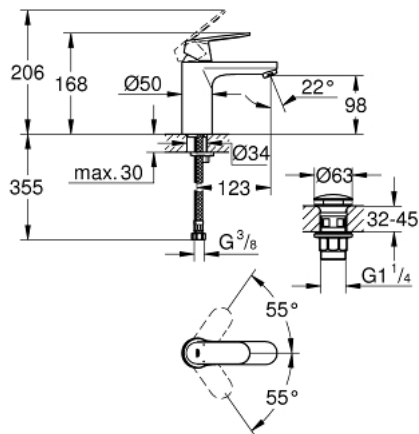

23 926 000 **EUROSMART COSMOPOLITAN SINGLE-LEVER BASIN MIXER 1/2"**
M-SIZE

PRODUCT DESCRIPTION

- Colour: chrome
- single hole installation
- metal lever
- GROHE SilkMove 35 mm ceramic cartridge
- adjustable flow rate limiter
- GROHE LongLife finish
- GROHE EcoJoy - Less water, perfect flow
- maximum flow rate (at 3 bar): 5 l/min
- GROHE FastFixation rapid installation system
- smooth body with push-open waste set 1 1/4"
- flexible connection hoses
- min. recommended pressure 1.0 bar
- optional temperature limiter ref. no. 46 375

23 926 000 EUROSMART COSMOPOLITAN SINGLE-LEVER BASIN MIXER 1/2" M-SIZE

SPARE PARTS, marec 2020 – now

- 1: Lever (Spare part-nr. 46681000)
- 2: Cap (Spare part-nr. 46492000)
- 3: Screw coupling (Spare part-nr. 46460000)
- 4: Cartridge (Spare part-nr. 46374000)
- 5: Mousseur (Spare part-nr. 48159000)
- 6: Shank mounting kit (Spare part-nr. 46671000)
- 7: Waste set with push-open plug (Spare part-nr. 65807000)
- 8: Socket spanner (Spare part-nr. 19332000)*
- 9: Mounting wrench (Spare part-nr. 19017000)*
- 10: Temperature limiter (Spare part-nr. 46375000)*