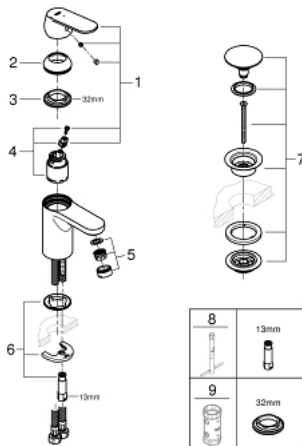

23 927 000 **EUROSMART COSMOPOLITAN SINGLE-LEVER BASIN MIXER 1/2"**
S-SIZE

PRODUCT DESCRIPTION

- Colour: chrome
- single hole installation
- metal lever
- GROHE SilkMove 35 mm ceramic cartridge
- OpenCold - cold water flow in mid-lever position
- adjustable flow rate limiter
- adjustable minimum flow rate approx. 2.5 l/min
- temperature limiter
- GROHE LongLife finish
- GROHE EcoJoy - Less water, perfect flow
- maximum flow rate (at 3 bar): 5 l/min
- GROHE FastFixation installation system with centering support
- smooth body with push-open waste set 1 1/4"
- flexible connection hoses

23 927 000 **EUROSMART COSMOPOLITAN SINGLE-LEVER BASIN MIXER 1/2"**
S-SIZE

SPARE PARTS, februar 2019 – now

- 1: Lever (Spare part-nr. 46828000)
 - 2: Cap (Spare part-nr. 46492000)
 - 3: Screw coupling (Spare part-nr. 46460000)
 - 4: Cartridge (Spare part-nr. 46863000)
 - 5: Mousseur (Spare part-nr. 48159000)
 - 6: Shank mounting kit (Spare part-nr. 46671000)
 - 7: Waste set with push-open plug (Spare part-nr. 65807000)
 - 8: Mounting wrench (Spare part-nr. 19017000)*
 - 9: Socket spanner (Spare part-nr. 19332000)*
- * Optional accessories