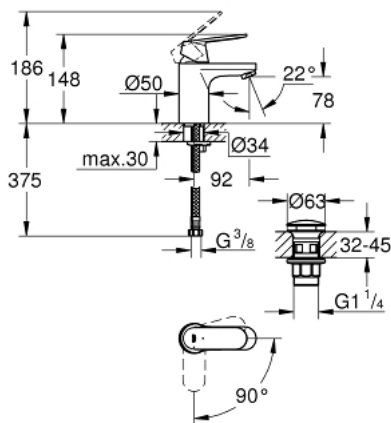

23 927 000 **EUROSMART COSMOPOLITAN SINGLE-LEVER BASIN MIXER 1/2"**
S-SIZE

PRODUCT DESCRIPTION

- Colour: chrome
- single hole installation
- metal lever
- GROHE SilkMove 35 mm ceramic cartridge
- OpenCold - cold water flow in mid-lever position
- adjustable flow rate limiter
- adjustable minimum flow rate approx. 2.5 l/min
- temperature limiter
- GROHE LongLife finish
- GROHE EcoJoy - Less water, perfect flow
- maximum flow rate (at 3 bar): 5 l/min
- GROHE FastFixation installation system with centering support
- smooth body with push-open waste set 1 1/4"
- flexible connection hoses

23 927 000 **EUROSMART COSMOPOLITAN SINGLE-LEVER BASIN MIXER 1/2"**
S-SIZE

SPARE PARTS, februar 2019 – now

- 1: Lever (Spare part-nr. 46828000)
 - 2: Cap (Spare part-nr. 46492000)
 - 3: Screw coupling (Spare part-nr. 46460000)
 - 4: Cartridge (Spare part-nr. 46863000)
 - 5: Mousseur (Spare part-nr. 48159000)
 - 6: Shank mounting kit (Spare part-nr. 46671000)
 - 7: Waste set with push-open plug (Spare part-nr. 65807000)
 - 8: Mounting wrench (Spare part-nr. 19017000)*
 - 9: Socket spanner (Spare part-nr. 19332000)*
- * Optional accessories