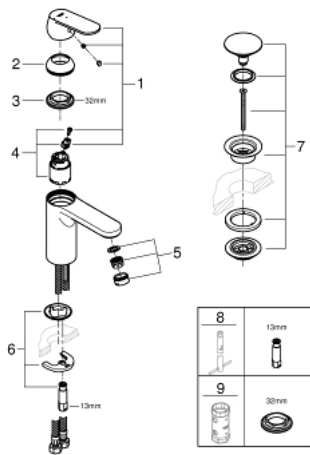

23 928 000 **EUROSMART COSMOPOLITAN SINGLE-LEVER BASIN MIXER 1/2"**
M-SIZE

PRODUCT DESCRIPTION

- Colour: chrome
- single hole installation
- metal lever
- GROHE SilkMove 35 mm ceramic cartridge
- OpenCold - cold water flow in mid-lever position
- adjustable flow rate limiter
- adjustable minimum flow rate approx. 2.5 l/min
- temperature limiter
- GROHE LongLife finish
- GROHE EcoJoy - Less water, perfect flow
- maximum flow rate (at 3 bar): 5 l/min
- GROHE FastFixation installation system with centering support
- smooth body with push-open waste set 1 1/4"
- flexible connection hoses

23 928 000 **EUROSMART COSMOPOLITAN SINGLE-LEVER BASIN MIXER 1/2"**
M-SIZE

SPARE PARTS, februar 2019 – now

- 1: Lever (Spare part-nr. 46828000)
- 2: Cap (Spare part-nr. 46492000)
- 3: Screw coupling (Spare part-nr. 46460000)
- 4: Cartridge (Spare part-nr. 46863000)
- 5: Mousseur (Spare part-nr. 48159000)
- 6: Shank mounting kit (Spare part-nr. 46671000)
- 7: Waste set with push-open plug (Spare part-nr. 65807000)
- 8: Mounting wrench (Spare part-nr. 19017000)*
- 9: Socket spanner (Spare part-nr. 19332000)*
- * Optional accessories