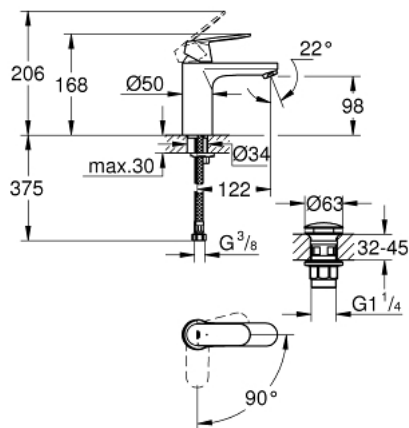

23 928 000 **EUROSMART COSMOPOLITAN SINGLE-LEVER BASIN MIXER 1/2"**
M-SIZE

PRODUCT DESCRIPTION

- Colour: chrome
- single hole installation
- metal lever
- GROHE SilkMove 35 mm ceramic cartridge
- OpenCold - cold water flow in mid-lever position
- adjustable flow rate limiter
- adjustable minimum flow rate approx. 2.5 l/min
- temperature limiter
- GROHE LongLife finish
- GROHE EcoJoy - Less water, perfect flow
- maximum flow rate (at 3 bar): 5 l/min
- GROHE FastFixation installation system with centering support
- smooth body with push-open waste set 1 1/4"
- flexible connection hoses

23 928 000 **EUROSMART COSMOPOLITAN SINGLE-LEVER BASIN MIXER 1/2"**
M-SIZE

SPARE PARTS, februar 2019 – now

- 1: Lever (Spare part-nr. 46828000)
- 2: Cap (Spare part-nr. 46492000)
- 3: Screw coupling (Spare part-nr. 46460000)
- 4: Cartridge (Spare part-nr. 46863000)
- 5: Mousseur (Spare part-nr. 48159000)
- 6: Shank mounting kit (Spare part-nr. 46671000)
- 7: Waste set with push-open plug (Spare part-nr. 65807000)
- 8: Mounting wrench (Spare part-nr. 19017000)*
- 9: Socket spanner (Spare part-nr. 19332000)*
- * Optional accessories