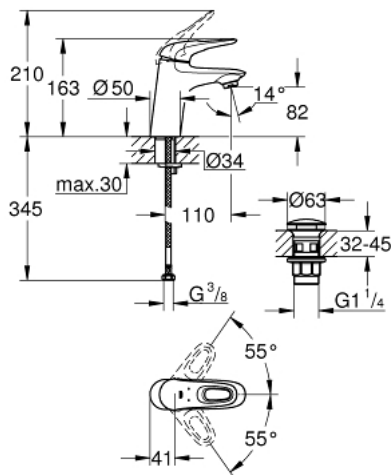

23 929 003 **EUROSTYLE SINGLE-LEVER BASIN MIXER 1/2"**
S-SIZE

PRODUCT DESCRIPTION

- Colour: chrome
- single hole installation
- loop metal lever
- GROHE SilkMove 35 mm ceramic cartridge
- adjustable flow rate limiter
- temperature limiter
- GROHE LongLife finish
- GROHE EcoJoy - Less water, perfect flow
- maximum flow rate (at 3 bar): 5 l/min
- GROHE FastFixation rapid installation system
- smooth body with push-open waste set 1 1/4"
- flexible connection hoses

23 929 003 **EUROSTYLE SINGLE-LEVER BASIN MIXER 1/2"**
S-SIZE

SPARE PARTS, februar 2019 – now

- 1: Lever (Spare part-nr. 46938000)
 - 2: Cap (Spare part-nr. 46492000)
 - 3: Screw coupling (Spare part-nr. 46460000)
 - 4: Cartridge (Spare part-nr. 46374000)
 - 5: Mousseur (Spare part-nr. 48159000)
 - 6: Shank mounting kit (Spare part-nr. 46671000)
 - 7: Waste set with push-open plug (Spare part-nr. 65807000)
 - 8: Socket spanner (Spare part-nr. 19332000)*
 - 9: Mounting wrench (Spare part-nr. 19017000)*
- * Optional accessories