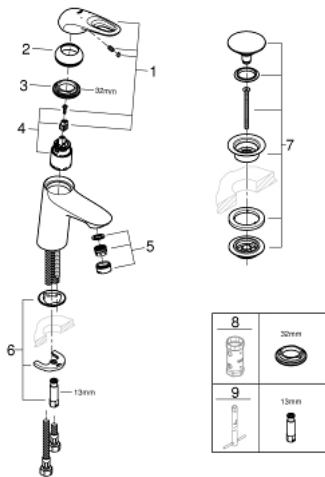

23 929 003 **EUROSTYLE SINGLE-LEVER BASIN MIXER 1/2"**
S-SIZE

PRODUCT DESCRIPTION

- Colour: chrome
- single hole installation
- loop metal lever
- GROHE SilkMove 35 mm ceramic cartridge
- adjustable flow rate limiter
- temperature limiter
- GROHE LongLife finish
- GROHE EcoJoy - Less water, perfect flow
- maximum flow rate (at 3 bar): 5 l/min
- GROHE FastFixation rapid installation system
- smooth body with push-open waste set 1 1/4"
- flexible connection hoses

23 929 003 **EUROSTYLE SINGLE-LEVER BASIN MIXER 1/2"**
S-SIZE

SPARE PARTS, februar 2019 – now

- 1: Lever (Spare part-nr. 46938000)
 - 2: Cap (Spare part-nr. 46492000)
 - 3: Screw coupling (Spare part-nr. 46460000)
 - 4: Cartridge (Spare part-nr. 46374000)
 - 5: Mousseur (Spare part-nr. 48159000)
 - 6: Shank mounting kit (Spare part-nr. 46671000)
 - 7: Waste set with push-open plug (Spare part-nr. 65807000)
 - 8: Socket spanner (Spare part-nr. 19332000)*
 - 9: Mounting wrench (Spare part-nr. 19017000)*
- * Optional accessories