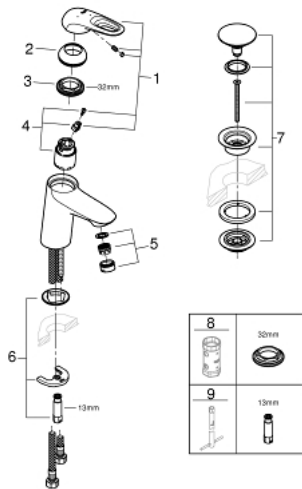

23 930 003 **EUROSTYLE SINGLE-LEVER BASIN MIXER 1/2"**
S-SIZE

PRODUCT DESCRIPTION

- Colour: chrome
- single hole installation
- loop metal lever
- GROHE SilkMove 35 mm ceramic cartridge
- EcoMode - cold water flow in mid-lever position saves energy
- adjustable flow rate limiter
- temperature limiter
- GROHE LongLife finish
- GROHE EcoJoy - Less water, perfect flow
- maximum flow rate (at 3 bar): 5 l/min
- GROHE FastFixation rapid installation system
- smooth body with push-open waste set 1 1/4"
- flexible connection hoses

23 930 003 **EUROSTYLE SINGLE-LEVER BASIN MIXER 1/2"**
S-SIZE

SPARE PARTS, februar 2019 – now

- 1: Lever (Spare part-nr. 46938000)
 - 2: Cap (Spare part-nr. 46492000)
 - 3: Screw coupling (Spare part-nr. 46460000)
 - 4: Cartridge (Spare part-nr. 46863000)
 - 5: Mousseur (Spare part-nr. 48159000)
 - 6: Shank mounting kit (Spare part-nr. 46671000)
 - 7: Waste set with push-open plug (Spare part-nr. 65807000)
 - 8: Socket spanner (Spare part-nr. 19332000)*
 - 9: Mounting wrench (Spare part-nr. 19017000)*
- * Optional accessories