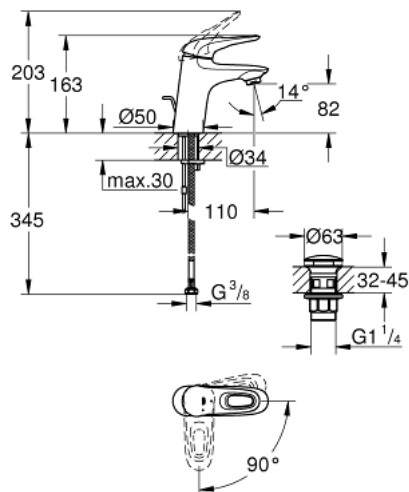

23 930 003 **EUROSTYLE SINGLE-LEVER BASIN MIXER 1/2"**
S-SIZE

PRODUCT DESCRIPTION

- Colour: chrome
- single hole installation
- loop metal lever
- GROHE SilkMove 35 mm ceramic cartridge
- EcoMode - cold water flow in mid-lever position saves energy
- adjustable flow rate limiter
- temperature limiter
- GROHE LongLife finish
- GROHE EcoJoy - Less water, perfect flow
- maximum flow rate (at 3 bar): 5 l/min
- GROHE FastFixation rapid installation system
- smooth body with push-open waste set 1 1/4"
- flexible connection hoses

23 930 003 **EUROSTYLE SINGLE-LEVER BASIN MIXER 1/2"**
S-SIZE

SPARE PARTS, februar 2019 – now

- 1: Lever (Spare part-nr. 46938000)
 - 2: Cap (Spare part-nr. 46492000)
 - 3: Screw coupling (Spare part-nr. 46460000)
 - 4: Cartridge (Spare part-nr. 46863000)
 - 5: Mousseur (Spare part-nr. 48159000)
 - 6: Shank mounting kit (Spare part-nr. 46671000)
 - 7: Waste set with push-open plug (Spare part-nr. 65807000)
 - 8: Socket spanner (Spare part-nr. 19332000)*
 - 9: Mounting wrench (Spare part-nr. 19017000)*
- * Optional accessories