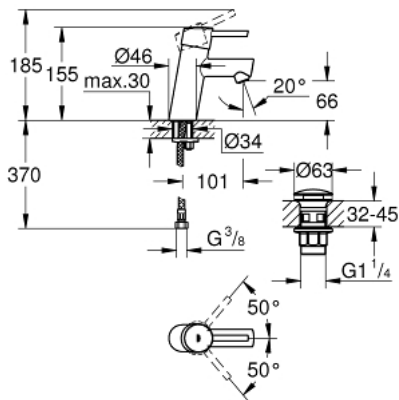

23 931 001 **CONCETTO SINGLE-LEVER BASIN MIXER 1/2"**  
**S-SIZE**

**PRODUCT DESCRIPTION**

- Colour: chrome
- single hole installation
- metal lever
- GROHE SilkMove 28 mm ceramic cartridge
- adjustable flow rate limiter
- temperature limiter
- GROHE LongLife finish
- GROHE EcoJoy - Less water, perfect flow
- maximum flow rate (at 3 bar): 5 l/min
- SpeedClean mousseur
- GROHE FastFixation installation system with centering support
- smooth body with push-open waste set 1 1/4"
- flexible connection hoses
- min. recommended pressure 1.0 bar
- noise classification I in accordance with DIN 4109

23 931 001 **CONCETTO SINGLE-LEVER BASIN MIXER 1/2"**  
**S-SIZE**

**SPARE PARTS**, februar 2019 – now

- 1: Lever (Spare part-nr. 46753000)
- 2: Fitting ring (Spare part-nr. 46715000)
- 3: Cartridge (Spare part-nr. 46580000)
- 4: Mousseur (Spare part-nr. 13935000)
- 5: Shank mounting kit (Spare part-nr. 46249000)
- 6: Waste set with push-open plug (Spare part-nr. 65807000)
- 7: Socket spanner (Spare part-nr. 19332000)\*
- 8: Mounting wrench (Spare part-nr. 19017000)\*
- 9: Temperature limiter (Spare part-nr. 46375000)\*
- 10: Base plate (Spare part-nr. 48165000)\*