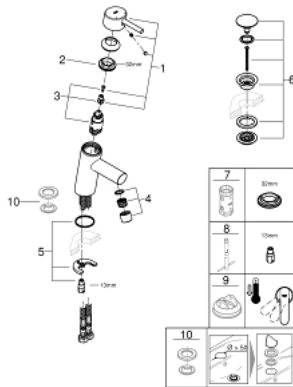

23 931 001 **CONCETTO SINGLE-LEVER BASIN MIXER 1/2"**  
**S-SIZE**

**PRODUCT DESCRIPTION**

- Colour: chrome
- single hole installation
- metal lever
- GROHE SilkMove 28 mm ceramic cartridge
- adjustable flow rate limiter
- temperature limiter
- GROHE LongLife finish
- GROHE EcoJoy - Less water, perfect flow
- maximum flow rate (at 3 bar): 5 l/min
- SpeedClean mousseur
- GROHE FastFixation installation system with centering support
- smooth body with push-open waste set 1 1/4"
- flexible connection hoses
- min. recommended pressure 1.0 bar
- noise classification I in accordance with DIN 4109

23 931 001 **CONCETTO SINGLE-LEVER BASIN MIXER 1/2"**  
**S-SIZE**

**SPARE PARTS**, februar 2019 – now

- 1: Lever (Spare part-nr. 46753000)
- 2: Fitting ring (Spare part-nr. 46715000)
- 3: Cartridge (Spare part-nr. 46580000)
- 4: Mousseur (Spare part-nr. 13935000)
- 5: Shank mounting kit (Spare part-nr. 46249000)
- 6: Waste set with push-open plug (Spare part-nr. 65807000)
- 7: Socket spanner (Spare part-nr. 19332000)\*
- 8: Mounting wrench (Spare part-nr. 19017000)\*
- 9: Temperature limiter (Spare part-nr. 46375000)\*
- 10: Base plate (Spare part-nr. 48165000)\*