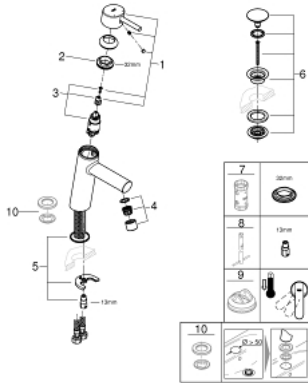

23 932 001 **CONCETTO SINGLE-LEVER BASIN MIXER 1/2"**
M-SIZE

PRODUCT DESCRIPTION

- Colour: chrome
- single hole installation
- metal lever
- GROHE SilkMove 28 mm ceramic cartridge
- temperature limiter
- GROHE LongLife finish
- GROHE EcoJoy - Less water, perfect flow
- maximum flow rate (at 3 bar): 5 l/min
- GROHE FastFixation rapid installation system
- smooth body with push-open waste set 1 1/4"
- flexible connection hoses
- min. recommended pressure 1.0 bar

23 932 001 **CONCETTO SINGLE-LEVER BASIN MIXER 1/2"**
M-SIZE

SPARE PARTS, februar 2019 – now

- 1: Lever (Spare part-nr. 46753000)
- 2: Fitting ring (Spare part-nr. 46715000)
- 3: Cartridge (Spare part-nr. 46580000)
- 4: Mousseur (Spare part-nr. 13935000)
- 5: Shank mounting kit (Spare part-nr. 46249000)
- 6: Waste set with push-open plug (Spare part-nr. 65807000)
- 7: Socket spanner (Spare part-nr. 19332000)*
- 8: Mounting wrench (Spare part-nr. 19017000)*
- 9: Temperature limiter (Spare part-nr. 46375000)*
- 10: Base plate (Spare part-nr. 48165000)*