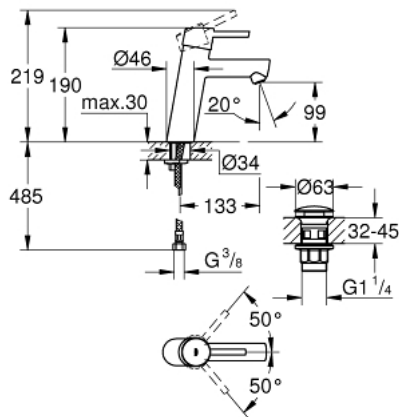

23 932 001 **CONCETTO SINGLE-LEVER BASIN MIXER 1/2"**
M-SIZE

PRODUCT DESCRIPTION

- Colour: chrome
- single hole installation
- metal lever
- GROHE SilkMove 28 mm ceramic cartridge
- temperature limiter
- GROHE LongLife finish
- GROHE EcoJoy - Less water, perfect flow
- maximum flow rate (at 3 bar): 5 l/min
- GROHE FastFixation rapid installation system
- smooth body with push-open waste set 1 1/4"
- flexible connection hoses
- min. recommended pressure 1.0 bar

23 932 001 **CONCETTO SINGLE-LEVER BASIN MIXER 1/2"**
M-SIZE

SPARE PARTS, februar 2019 – now

- 1: Lever (Spare part-nr. 46753000)
- 2: Fitting ring (Spare part-nr. 46715000)
- 3: Cartridge (Spare part-nr. 46580000)
- 4: Mousseur (Spare part-nr. 13935000)
- 5: Shank mounting kit (Spare part-nr. 46249000)
- 6: Waste set with push-open plug (Spare part-nr. 65807000)
- 7: Socket spanner (Spare part-nr. 19332000)*
- 8: Mounting wrench (Spare part-nr. 19017000)*
- 9: Temperature limiter (Spare part-nr. 46375000)*
- 10: Base plate (Spare part-nr. 48165000)*