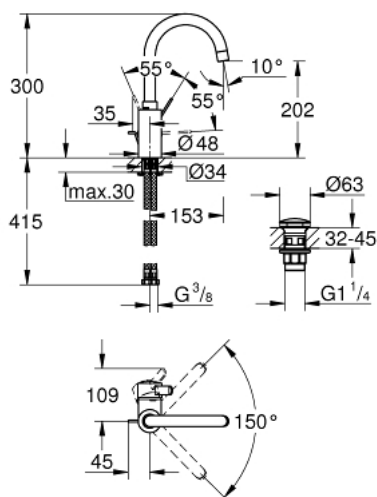

23 933 001 **EUROSMART COSMOPOLITAN SINGLE-LEVER BASIN MIXER 1/2"**
L-SIZE

PRODUCT DESCRIPTION

- Colour: chrome
- single hole installation
- metal lever
- covered lever fixing
- GROHE SilkMove 35 mm ceramic cartridge
- adjustable flow rate limiter
- GROHE LongLife finish
- GROHE EcoJoy - Less water, perfect flow
- maximum flow rate (at 3 bar): 5 l/min
- Protected Water Ways no contact of water with lead or nickel inside the tap
- GROHE FastFixation installation system
- mousseur
- swivel tubular spout with stop limiter
- smooth body with push-open waste set 1 1/4"
- flexible connection hoses
- optional temperature limiter ref. no. 46 375

23 933 001 EUROSMART COSMOPOLITAN SINGLE-LEVER BASIN MIXER 1/2" L-SIZE

SPARE PARTS, februar 2019 – now

- 1: Lever (Spare part-nr. 46683000)
- 2: Cartridge (Spare part-nr. 46374000)
- 3: Mousseur (Spare part-nr. 48418000)
- 4: Shank mounting kit (Spare part-nr. 46671000)
- 5: Waste set with push-open plug (Spare part-nr. 65807000)
- 6: Socket spanner (Spare part-nr. 19332000)*
- 7: Mounting wrench (Spare part-nr. 19017000)*