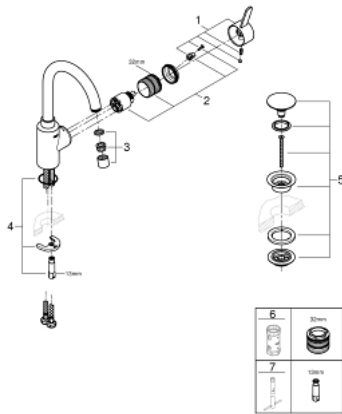

23 933 001 **EUROSMART COSMOPOLITAN SINGLE-LEVER BASIN MIXER 1/2"**
L-SIZE

PRODUCT DESCRIPTION

- Colour: chrome
- single hole installation
- metal lever
- covered lever fixing
- GROHE SilkMove 35 mm ceramic cartridge
- adjustable flow rate limiter
- GROHE LongLife finish
- GROHE EcoJoy - Less water, perfect flow
- maximum flow rate (at 3 bar): 5 l/min
- Protected Water Ways no contact of water with lead or nickel inside the tap
- GROHE FastFixation installation system
- mousseur
- swivel tubular spout with stop limiter
- smooth body with push-open waste set 1 1/4"
- flexible connection hoses
- optional temperature limiter ref. no. 46 375

23 933 001 EUROSMART COSMOPOLITAN SINGLE-LEVER BASIN MIXER 1/2" L-SIZE

SPARE PARTS, februar 2019 – now

- 1: Lever (Spare part-nr. 46683000)
- 2: Cartridge (Spare part-nr. 46374000)
- 3: Mousseur (Spare part-nr. 48418000)
- 4: Shank mounting kit (Spare part-nr. 46671000)
- 5: Waste set with push-open plug (Spare part-nr. 65807000)
- 6: Socket spanner (Spare part-nr. 19332000)*
- 7: Mounting wrench (Spare part-nr. 19017000)*