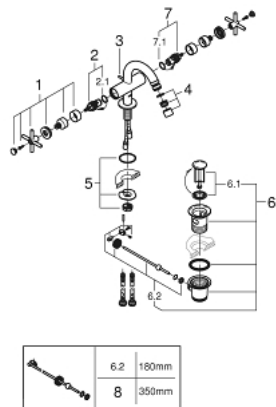

24 027 003 ATRIO SINGLE-HOLE BIDET MIXER 1/2" M-SIZE

PRODUCT DESCRIPTION

- Colour: chrome
- ceramic headparts 1/2", 90°
- GROHE LongLife finish
- rapid installation system
- ball-joint mousseur
- bow spout
- pop-up waste set 1 1/4"
- flexible connection hoses
- with cross handles
- Two different sets of caps included. One set with "H" and "C" marking, one set without marking.

24 027 003 **ATRIO SINGLE-HOLE BIDET MIXER 1/2"**
M-SIZE

SPARE PARTS, avgust 2018 – now

- 1: Cross handles (Spare part-nr. 18026003)
- 2: Ceramic headpart 1/2" (Spare part-nr. 45883000)
- 2.1: O-ring Ø 18.2 x Ø 1.7 (Spare part-nr. 0392400M)
- 3: Pop-up rod (Spare part-nr. 65196000)
- 4: Mousseur (Spare part-nr. 06574000)
- 5: Shank fastening assembly (Spare part-nr. 48409000)
- 6: Waste set 1 1/4" (Spare part-nr. 28910000)
- 6.1: Plug (Spare part-nr. 07182000)
- 6.2: Eccentric rod (Spare part-nr. 07052000)
- 7: Ceramic headpart 1/2" (Spare part-nr. 45882000)
- 7.1: O-ring Ø 18.2 x Ø 1.7 (Spare part-nr. 0392400M)
- 8: Eccentric rod (Spare part-nr. 07341000)*