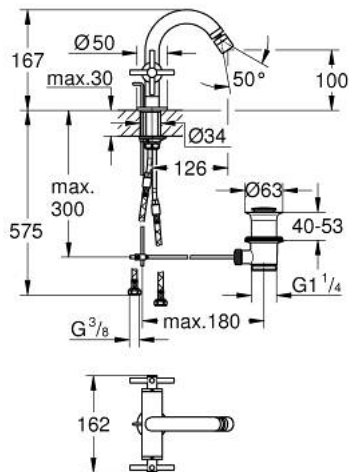

24 027 003 ATRIO SINGLE-HOLE BIDET MIXER 1/2" M-SIZE

PRODUCT DESCRIPTION

- Colour: chrome
- ceramic headparts 1/2", 90°
- GROHE LongLife finish
- rapid installation system
- ball-joint mousseur
- bow spout
- pop-up waste set 1 1/4"
- flexible connection hoses
- with cross handles
- Two different sets of caps included. One set with "H" and "C" marking, one set without marking.

24 027 003 **ATRIO SINGLE-HOLE BIDET MIXER 1/2"**
M-SIZE

SPARE PARTS, avgust 2018 – now

- 1: Cross handles (Spare part-nr. 18026003)
- 2: Ceramic headpart 1/2" (Spare part-nr. 45883000)
- 2.1: O-ring Ø 18.2 x Ø 1.7 (Spare part-nr. 0392400M)
- 3: Pop-up rod (Spare part-nr. 65196000)
- 4: Mousseur (Spare part-nr. 06574000)
- 5: Shank fastening assembly (Spare part-nr. 48409000)
- 6: Waste set 1 1/4" (Spare part-nr. 28910000)
- 6.1: Plug (Spare part-nr. 07182000)
- 6.2: Eccentric rod (Spare part-nr. 07052000)
- 7: Ceramic headpart 1/2" (Spare part-nr. 45882000)
- 7.1: O-ring Ø 18.2 x Ø 1.7 (Spare part-nr. 0392400M)
- 8: Eccentric rod (Spare part-nr. 07341000)*