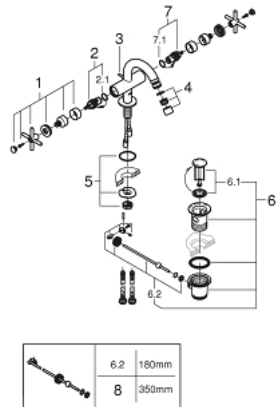

## 24 027 DC3 ATRIO SINGLE-HOLE BIDET MIXER 1/2" M-SIZE

### PRODUCT DESCRIPTION

- Colour: supersteel
- ceramic headparts 1/2", 90°
- GROHE LongLife finish
- rapid installation system
- ball-joint mousseur
- bow spout
- pop-up waste set 1 1/4"
- flexible connection hoses
- with cross handles
- Two different sets of caps included. One set with "H" and "C" marking, one set without marking.

24 027 DC3 **ATRIO SINGLE-HOLE BIDET MIXER 1/2"**  
**M-SIZE**

**SPARE PARTS**, avgust 2018 – now

- 1: Cross handles (Spare part-nr. 18026DC3)
  - 2: Ceramic headpart 1/2" (Spare part-nr. 45883000)
  - 2.1: O-ring Ø 18.2 x Ø 1.7 (Spare part-nr. 0392400M)
  - 3: Pop-up rod (Spare part-nr. 65196EN0)
  - 4: Mousseur (Spare part-nr. 06574DC0)
  - 5: Shank fastening assembly (Spare part-nr. 48409000)
  - 6: Waste set 1 1/4" (Spare part-nr. 28910DC0)
  - 6.1: Plug (Spare part-nr. 07182DC0)
  - 6.2: Eccentric rod (Spare part-nr. 07052000)
  - 7: Ceramic headpart 1/2" (Spare part-nr. 45882000)
  - 7.1: O-ring Ø 18.2 x Ø 1.7 (Spare part-nr. 0392400M)
  - 8: Eccentric rod (Spare part-nr. 07341000)\*
- \* Optional accessories