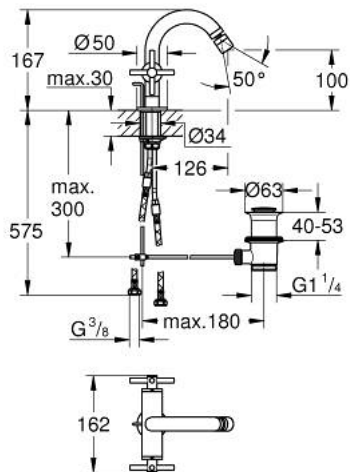

## 24 027 DC3 ATRIO SINGLE-HOLE BIDET MIXER 1/2" M-SIZE

### PRODUCT DESCRIPTION

- Colour: supersteel
- ceramic headparts 1/2", 90°
- GROHE LongLife finish
- rapid installation system
- ball-joint mousseur
- bow spout
- pop-up waste set 1 1/4"
- flexible connection hoses
- with cross handles
- Two different sets of caps included. One set with "H" and "C" marking, one set without marking.

24 027 DC3 **ATRIO SINGLE-HOLE BIDET MIXER 1/2"**  
**M-SIZE**

**SPARE PARTS**, avgust 2018 – now

- 1: Cross handles (Spare part-nr. 18026DC3)
  - 2: Ceramic headpart 1/2" (Spare part-nr. 45883000)
  - 2.1: O-ring Ø 18.2 x Ø 1.7 (Spare part-nr. 0392400M)
  - 3: Pop-up rod (Spare part-nr. 65196EN0)
  - 4: Mousseur (Spare part-nr. 06574DC0)
  - 5: Shank fastening assembly (Spare part-nr. 48409000)
  - 6: Waste set 1 1/4" (Spare part-nr. 28910DC0)
  - 6.1: Plug (Spare part-nr. 07182DC0)
  - 6.2: Eccentric rod (Spare part-nr. 07052000)
  - 7: Ceramic headpart 1/2" (Spare part-nr. 45882000)
  - 7.1: O-ring Ø 18.2 x Ø 1.7 (Spare part-nr. 0392400M)
  - 8: Eccentric rod (Spare part-nr. 07341000)\*
- \* Optional accessories