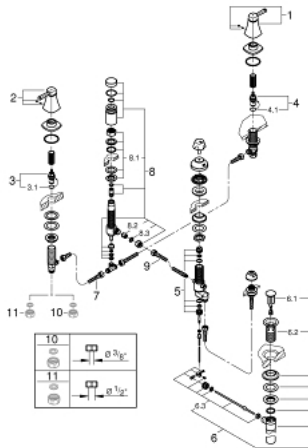

24 034 000 **GRANDERA TWO-HANDLE BIDET MIXER 1/2"**
M-SIZE

PRODUCT DESCRIPTION

- Colour: chrome
- five hole installation
- valves hot/cold with ceramic headparts 1/2" - 90°
- GROHE LongLife finish
- vertical spray and rim flush
- vacuum breaker
- combination transfer valve/pop-up lift rod
- flexible connection hoses

24 034 000 **GRANDERA TWO-HANDLE BIDET MIXER 1/2"**
M-SIZE

SPARE PARTS, januar 2017 – now

- 1: Grandera handle blue (Spare part-nr. 48199000)
- 2: Grandera handle red (Spare part-nr. 48198000)
- 3: Ceramic headpart 1/2" (Spare part-nr. 45882000)
- 3.1: O-ring Ø 18.2 x Ø 1.7 (Spare part-nr. 0392400M)
- 4: Ceramic headpart 1/2" (Spare part-nr. 45883000)
- 4.1: O-ring Ø 18.2 x Ø 1.7 (Spare part-nr. 0392400M)
- 5: Seal kit (Spare part-nr. 45027000)
- 6: Waste fitting (Spare part-nr. 28957000)
- 6.1: Plug (Spare part-nr. 45324000)
- 6.2: Housing (Spare part-nr. 01153000)
- 6.3: Ball rod (Spare part-nr. 45264000)
- 7: Flexible connection hose (Spare part-nr. 45704000)
- 8: Vacuum breaker (Spare part-nr. 45852000)
- 8.1: Shank mounting kit (Spare part-nr. 45855000)
- 8.2: Non-return valve (Spare part-nr. 08565000)
- 8.3: Fibre seal Ø 18,5 x Ø 12 x 2 (Spare part-nr. 0138900M)
- 9: Flexible connector M10 x 1 x M15 x 1 x 350 (Spare part-nr. 46254000)
- 10: Coupling nut 1/2" (Spare part-nr. 1290100M)*
- 11: Coupling nut 1/2" x 14.5 mm (Spare part-nr. 1290200M)*