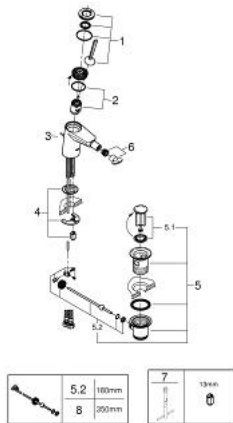

## 24 036 000 EURODISC JOY SINGLE-LEVER BIDET MIXER 1/2" S-SIZE

### PRODUCT DESCRIPTION

- Colour: chrome
- single hole installation
- metal lever
- GROHE FeatherControl Joystick cartridge
- GROHE LongLife finish
- GROHE EcoJoy - Less water, perfect flow
- maximum flow rate (at 3 bar): 5 l/min
- ball-joint mousseur
- GROHE FastFixation Plus installation system
- pop-up waste set 1 1/4"
- flexible connection hoses
- min. recommended pressure 1.0 bar

### SPARE PARTS, august 2013 – now

- 1: Lever (Spare part-nr. 46906000)
- 2: Cartridge (Spare part-nr. 46907000)
- 3: Pop-up rod (Spare part-nr. 46739000)
- 4: Shank mounting kit (Spare part-nr. 46645000)
- 5: Waste set 1 1/4" (Spare part-nr. 28910000)
- 5.1: Plug (Spare part-nr. 07182000)
- 5.2: Eccentric rod (Spare part-nr. 07052000)
- 6: Mousseur (Spare part-nr. 13998000)
- 7: Mounting wrench (Spare part-nr. 19017000)\*
- 8: Eccentric rod (Spare part-nr. 07341000)\*