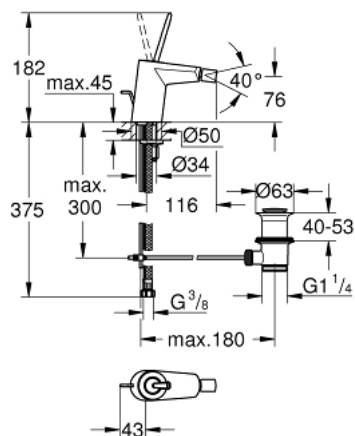

## 24 036 000 EURODISC JOY SINGLE-LEVER BIDET MIXER 1/2" S-SIZE

### PRODUCT DESCRIPTION

- Colour: chrome
- single hole installation
- metal lever
- GROHE FeatherControl Joystick cartridge
- GROHE LongLife finish
- GROHE EcoJoy - Less water, perfect flow
- maximum flow rate (at 3 bar): 5 l/min
- ball-joint mousseur
- GROHE FastFixation Plus installation system
- pop-up waste set 1 1/4"
- flexible connection hoses
- min. recommended pressure 1.0 bar

### SPARE PARTS, august 2013 – now

- 1: Lever (Spare part-nr. 46906000)
- 2: Cartridge (Spare part-nr. 46907000)
- 3: Pop-up rod (Spare part-nr. 46739000)
- 4: Shank mounting kit (Spare part-nr. 46645000)
- 5: Waste set 1 1/4" (Spare part-nr. 28910000)
- 5.1: Plug (Spare part-nr. 07182000)
- 5.2: Eccentric rod (Spare part-nr. 07052000)
- 6: Mousseur (Spare part-nr. 13998000)
- 7: Mounting wrench (Spare part-nr. 19017000)\*
- 8: Eccentric rod (Spare part-nr. 07341000)\*