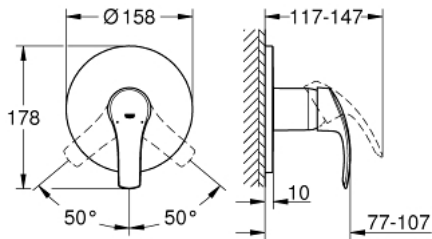

24 042 002 EUROSMART SINGLE-LEVER SHOWER MIXER

PRODUCT DESCRIPTION

- Colour: chrome
- trim set for GROHE Rapido SmartBox (35 600/35 604)
- GROHE SilkMove 46 mm ceramic cartridge
- GROHE LongLife finish
- GROHE FastFixation escutcheon with covered shaft sealing and covered fixing
- metal escutcheon, retroactively 6° adjustable
- metal lever
- flow performance: outlet B or C = 30 l/min
- without rough-in set (sold separately)

24 042 002 EUROSMART SINGLE-LEVER SHOWER MIXER

SPARE PARTS, julij 2017 – now

- 1: Lever (Spare part-nr. 46903000)
 - 2: Escutcheon (Spare part-nr. 48428000)
 - 3: Mounting plate (Spare part-nr. 48439000)
 - 4: Cap (Spare part-nr. 02693000)
 - 5: Cartridge (Spare part-nr. 46048000)
 - 6: Seal (Spare part-nr. 48360000)
 - 7: Temperature limiter (Spare part-nr. 46308000)*
 - 8: Universal extension set single-lever mixers, 25 mm (Spare part-nr. 14056000)*
 - 9: Universal extension set single-lever mixers, 50 mm (Spare part-nr. 14057000)*
- * Optional accessories