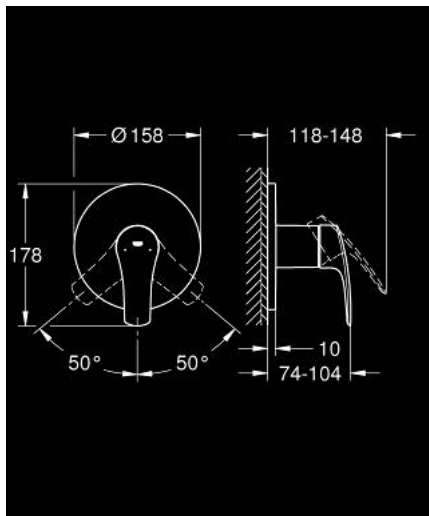

24 042 003 EUROSMART SINGLE-LEVER SHOWER MIXER

PRODUCT DESCRIPTION

- Colour: chrome
- trim set for GROHE Rapido SmartBox (35 600/35 604)
- GROHE SilkMove 46 mm ceramic cartridge
- GROHE LongLife finish
- GROHE FastFixation escutcheon with covered shaft sealing and covered fixing
- metal escutcheon, retroactively 6° adjustable
- metal lever
- without roughing-in set 35 600/35 604 (please order separately)
- flow performance: outlet B or C = 30 l/min
- professional edition

24 042 003 EUROSMART SINGLE-LEVER SHOWER MIXER

SPARE PARTS, julij 2019 – now

1: Lever (Spare part-nr. 48549000)

2: Escutcheon (Spare part-nr. 48428000)

3: Mounting plate (Spare part-nr. 48439000)

4: Cap (Spare part-nr. 06874000)

5: Cartridge (Spare part-nr. 46048000)

6: Seal (Spare part-nr. 48360000)

7: Temperature limiter (Spare part-nr. 46308000)*

8: Universal extension set single-lever mixers, 25 mm (Spare part-nr. 14056000

)*