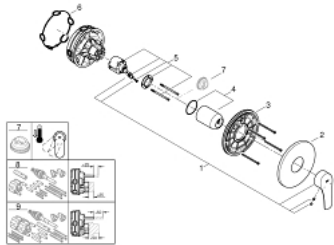

24 042 003 EUROSMART SINGLE-LEVER SHOWER MIXER

PRODUCT DESCRIPTION

- Colour: chrome
- trim set for GROHE Rapido SmartBox (35 600/35 604)
- GROHE SilkMove 46 mm ceramic cartridge
- GROHE LongLife finish
- GROHE FastFixation escutcheon with covered shaft sealing and covered fixing
- metal escutcheon, retroactively 6° adjustable
- metal lever
- without roughing-in set 35 600/35 604 (please order separately)
- flow performance: outlet B or C = 30 l/min
- professional edition

24 042 003 EUROSMART SINGLE-LEVER SHOWER MIXER

SPARE PARTS, julij 2019 – now

1: Lever (Spare part-nr. 48549000)

2: Escutcheon (Spare part-nr. 48428000)

3: Mounting plate (Spare part-nr. 48439000)

4: Cap (Spare part-nr. 06874000)

5: Cartridge (Spare part-nr. 46048000)

6: Seal (Spare part-nr. 48360000)

7: Temperature limiter (Spare part-nr. 46308000)*

8: Universal extension set single-lever mixers, 25 mm (Spare part-nr. 14056000

)*

9: Universal extension set single-lever mixers, 50 mm (Spare part-nr. 14057000

)*

* Optional accessories