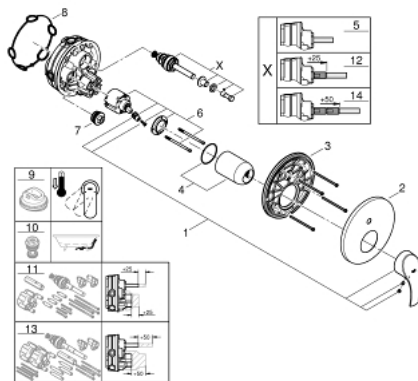

24 043 002 EUROSMART SINGLE-LEVER MIXER WITH 2-WAY DIVERTER

PRODUCT DESCRIPTION

- Colour: chrome
- trim set for GROHE Rapido SmartBox (35 600/35 604)
- GROHE SilkMove 46 mm ceramic cartridge
- GROHE LongLife finish
- GROHE FastFixation escutcheon with covered shaft sealing and covered fixing
- metal escutcheon, retroactively 6° adjustable
- metal lever
- automatic 2-way diverter
- flow performance: outlet B = 27 l/min, outlet C = 27 l/min
- without rough-in set (sold separately)

24 043 002 EUROSMART SINGLE-LEVER MIXER WITH 2-WAY DIVERTER

SPARE PARTS, julij 2017 – now

- 1: Lever (Spare part-nr. 46903000)
- 2: Escutcheon (Spare part-nr. 48429000)
- 3: Mounting plate (Spare part-nr. 48440000)
- 4: Cap (Spare part-nr. 02693000)
- 5: Diverter (Spare part-nr. 48442000)
- 6: Cartridge (Spare part-nr. 46048000)
- 7: Non-return valve (Spare part-nr. 49085000)
- 8: Seal (Spare part-nr. 48360000)
- 9: Temperature limiter (Spare part-nr. 46308000)*
- 10: Backflow protection combination (EN1717) (Spare part-nr. 14055000)*
- 11: Universal extension set single-lever mixers, 25 mm (Spare part-nr. 14056000)*
- 12: Diverter (Spare part-nr. 48444000)*
- 13: Universal extension set single-lever mixers, 50 mm (Spare part-nr. 14057000)*
- 14: Diverter (Spare part-nr. 48445000)*