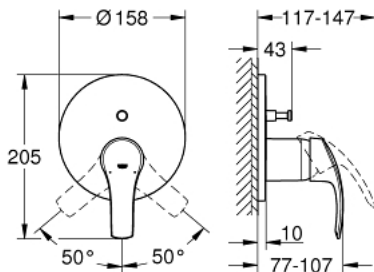

24 043 002 EUROSMART SINGLE-LEVER MIXER WITH 2-WAY DIVERTER

PRODUCT DESCRIPTION

- Colour: chrome
- trim set for GROHE Rapido SmartBox (35 600/35 604)
- GROHE SilkMove 46 mm ceramic cartridge
- GROHE LongLife finish
- GROHE FastFixation escutcheon with covered shaft sealing and covered fixing
- metal escutcheon, retroactively 6° adjustable
- metal lever
- automatic 2-way diverter
- flow performance: outlet B = 27 l/min, outlet C = 27 l/min
- without rough-in set (sold separately)

24 043 002 EUROSMART SINGLE-LEVER MIXER WITH 2-WAY DIVERTER

SPARE PARTS, julij 2017 – now

- 1: Lever (Spare part-nr. 46903000)
- 2: Escutcheon (Spare part-nr. 48429000)
- 3: Mounting plate (Spare part-nr. 48440000)
- 4: Cap (Spare part-nr. 02693000)
- 5: Diverter (Spare part-nr. 48442000)
- 6: Cartridge (Spare part-nr. 46048000)
- 7: Non-return valve (Spare part-nr. 49085000)
- 8: Seal (Spare part-nr. 48360000)
- 9: Temperature limiter (Spare part-nr. 46308000)*
- 10: Backflow protection combination (EN1717) (Spare part-nr. 14055000)*
- 11: Universal extension set single-lever mixers, 25 mm (Spare part-nr. 14056000)*
- 12: Diverter (Spare part-nr. 48444000)*
- 13: Universal extension set single-lever mixers, 50 mm (Spare part-nr. 14057000)*
- 14: Diverter (Spare part-nr. 48445000)*