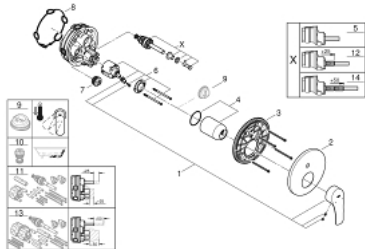

24 043 003 EUROSMART SINGLE-LEVER MIXER WITH 2-WAY DIVERTER

PRODUCT DESCRIPTION

- Colour: chrome
- metal lever
- trim set for GROHE Rapido SmartBox (35 600/35 604)
- GROHE SilkMove 46 mm ceramic cartridge
- GROHE LongLife finish
- GROHE FastFixation escutcheon with covered shaft sealing and covered fixing
- metal escutcheon, retroactively 6° adjustable
- automatic 2-way diverter
- without roughing-in set 35 600/35 604 (please order separately)
- flow performance: outlet B = 27 l/min, outlet C = 27 l/min
- professional edition

24 043 003 EUROSMART SINGLE-LEVER MIXER WITH 2-WAY DIVERTER

SPARE PARTS, julij 2019 – now

- 1: Lever (Spare part-nr. 48549000)
- 2: Escutcheon (Spare part-nr. 48429000)
- 3: Mounting plate (Spare part-nr. 48440000)
- 4: Cap (Spare part-nr. 06874000)
- 5: Diverter (Spare part-nr. 48442000)
- 6: Cartridge (Spare part-nr. 46048000)
- 7: Non-return valve (Spare part-nr. 49085000)
- 8: Seal (Spare part-nr. 48360000)
- 9: Temperature limiter (Spare part-nr. 46308000)*
- 10: Backflow protection combination (EN1717) (Spare part-nr. 14055000)*
- 11: Universal extension set single-lever mixers, 25 mm (Spare part-nr. 14056000)*
- 12: Diverter (Spare part-nr. 48444000)*
- 13: Universal extension set single-lever mixers, 50 mm (Spare part-nr. 14057000)*
- 14: Diverter (Spare part-nr. 48445000)*