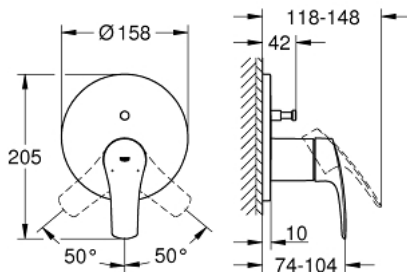

24 043 003 EUROSMART SINGLE-LEVER MIXER WITH 2-WAY DIVERTER

PRODUCT DESCRIPTION

- Colour: chrome
- metal lever
- trim set for GROHE Rapido SmartBox (35 600/35 604)
- GROHE SilkMove 46 mm ceramic cartridge
- GROHE LongLife finish
- GROHE FastFixation escutcheon with covered shaft sealing and covered fixing
- metal escutcheon, retroactively 6° adjustable
- automatic 2-way diverter
- without roughing-in set 35 600/35 604 (please order separately)
- flow performance: outlet B = 27 l/min, outlet C = 27 l/min
- professional edition

24 043 003 EUROSMART SINGLE-LEVER MIXER WITH 2-WAY DIVERTER

SPARE PARTS, julij 2019 – now

- 1: Lever (Spare part-nr. 48549000)
- 2: Escutcheon (Spare part-nr. 48429000)
- 3: Mounting plate (Spare part-nr. 48440000)
- 4: Cap (Spare part-nr. 06874000)
- 5: Diverter (Spare part-nr. 48442000)
- 6: Cartridge (Spare part-nr. 46048000)
- 7: Non-return valve (Spare part-nr. 49085000)
- 8: Seal (Spare part-nr. 48360000)
- 9: Temperature limiter (Spare part-nr. 46308000)*
- 10: Backflow protection combination (EN1717) (Spare part-nr. 14055000)*
- 11: Universal extension set single-lever mixers, 25 mm (Spare part-nr. 14056000)*
- 12: Diverter (Spare part-nr. 48444000)*
- 13: Universal extension set single-lever mixers, 50 mm (Spare part-nr. 14057000)*
- 14: Diverter (Spare part-nr. 48445000)*