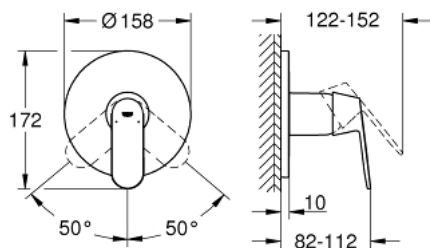

24 044 000 EUROSMART COSMOPOLITAN SINGLE-LEVER SHOWER MIXER

PRODUCT DESCRIPTION

- Colour: chrome
- trim set for GROHE Rapido SmartBox (35 600/35 604)
- GROHE SilkMove 46 mm ceramic cartridge
- GROHE LongLife finish
- GROHE FastFixation escutcheon with covered shaft sealing and covered fixing
- metal escutcheon, retroactively 6° adjustable
- metal lever
- without roughing-in set 35 600/35 604 (please order separately)
- flow performance: outlet B or C = 30 l/min

24 044 000 EUROSMART COSMOPOLITAN SINGLE-LEVER SHOWER MIXER

SPARE PARTS, julij 2017 – now

- 1: Lever (Spare part-nr. 46682000)
 - 2: Escutcheon (Spare part-nr. 48428000)
 - 3: Mounting plate (Spare part-nr. 48439000)
 - 4: Cap (Spare part-nr. 02693000)
 - 5: Cartridge (Spare part-nr. 46048000)
 - 6: Seal (Spare part-nr. 48360000)
 - 7: Temperature limiter (Spare part-nr. 46308000)*
 - 8: Universal extension set single-lever mixers, 25 mm (Spare part-nr. 14056000)*
 - 9: Universal extension set single-lever mixers, 50 mm (Spare part-nr. 14057000)*
- * Optional accessories