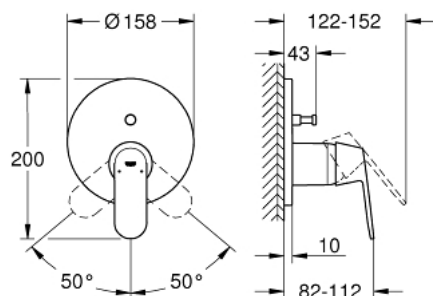

24 045 000 EUROSMART COSMOPOLITAN SINGLE-LEVER MIXER WITH 2-WAY DIVERTER

PRODUCT DESCRIPTION

- Colour: chrome
- trim set for GROHE Rapido SmartBox (35 600/35 604)
- GROHE SilkMove 46 mm ceramic cartridge
- GROHE LongLife finish
- GROHE FastFixation escutcheon with covered shaft sealing and covered fixing
- metal escutcheon, retroactively 6° adjustable
- metal lever
- automatic 2-way diverter
- without roughing-in set 35 600/35 604 (please order separately)
- flow performance: outlet B = 27 l/min, outlet C = 27 l/min

24 045 000 EUROSMART COSMOPOLITAN SINGLE-LEVER MIXER WITH 2-WAY DIVERTER

SPARE PARTS, julij 2017 – now

- 1: Lever (Spare part-nr. 46682000)
- 2: Escutcheon (Spare part-nr. 48429000)
- 3: Mounting plate (Spare part-nr. 48440000)
- 4: Cap (Spare part-nr. 02693000)
- 5: Diverter (Spare part-nr. 48442000)
- 6: Cartridge (Spare part-nr. 46048000)
- 7: Non-return valve (Spare part-nr. 49085000)
- 8: Seal (Spare part-nr. 48360000)
- 9: Temperature limiter (Spare part-nr. 46308000)*
- 10: Backflow protection combination (EN1717) (Spare part-nr. 14055000)*
- 11: Universal extension set single-lever mixers, 25 mm (Spare part-nr. 14056000)*
- 12: Diverter (Spare part-nr. 48444000)*
- 13: Universal extension set single-lever mixers, 50 mm (Spare part-nr. 14057000)*
- 14: Diverter (Spare part-nr. 48445000)*