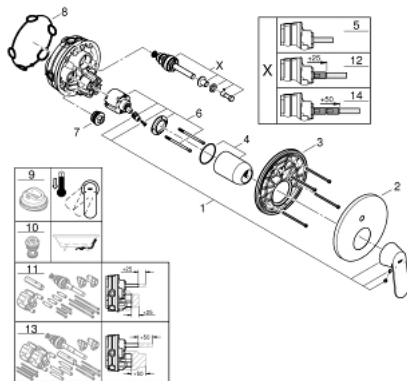

24 045 000 EUROSMART COSMOPOLITAN SINGLE-LEVER MIXER WITH 2-WAY DIVERTER

PRODUCT DESCRIPTION

- Colour: chrome
- trim set for GROHE Rapido SmartBox (35 600/35 604)
- GROHE SilkMove 46 mm ceramic cartridge
- GROHE LongLife finish
- GROHE FastFixation escutcheon with covered shaft sealing and covered fixing
- metal escutcheon, retroactively 6° adjustable
- metal lever
- automatic 2-way diverter
- without roughing-in set 35 600/35 604 (please order separately)
- flow performance: outlet B = 27 l/min, outlet C = 27 l/min

24 045 000 EUROSMART COSMOPOLITAN SINGLE-LEVER MIXER WITH 2-WAY DIVERTER

SPARE PARTS, julij 2017 – now

- 1: Lever (Spare part-nr. 46682000)
- 2: Escutcheon (Spare part-nr. 48429000)
- 3: Mounting plate (Spare part-nr. 48440000)
- 4: Cap (Spare part-nr. 02693000)
- 5: Diverter (Spare part-nr. 48442000)
- 6: Cartridge (Spare part-nr. 46048000)
- 7: Non-return valve (Spare part-nr. 49085000)
- 8: Seal (Spare part-nr. 48360000)
- 9: Temperature limiter (Spare part-nr. 46308000)*
- 10: Backflow protection combination (EN1717) (Spare part-nr. 14055000)*
- 11: Universal extension set single-lever mixers, 25 mm (Spare part-nr. 14056000)*
- 12: Diverter (Spare part-nr. 48444000)*
- 13: Universal extension set single-lever mixers, 50 mm (Spare part-nr. 14057000)*
- 14: Diverter (Spare part-nr. 48445000)*