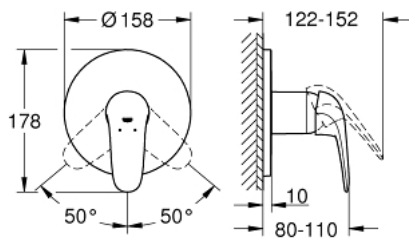

24 046 003 EUROSTYLE SINGLE-LEVER SHOWER MIXER

PRODUCT DESCRIPTION

- Colour: chrome
- trim set for GROHE Rapido SmartBox (35 600/35 604)
- GROHE SilkMove 46 mm ceramic cartridge
- GROHE LongLife finish
- GROHE FastFixation escutcheon with covered shaft sealing and covered fixing
- metal escutcheon, retroactively 6° adjustable
- metal lever
- without roughing-in set 35 600/35 604 (please order separately)
- flow performance: outlet B or C = 30 l/min

24 046 003 EUROSTYLE SINGLE-LEVER SHOWER MIXER

SPARE PARTS, julij 2017 – now

- 1: Solid metal lever (Spare part-nr. 46954000)
 - 2: Escutcheon (Spare part-nr. 48428000)
 - 3: Mounting plate (Spare part-nr. 48439000)
 - 4: Cap (Spare part-nr. 02693000)
 - 5: Cartridge (Spare part-nr. 46048000)
 - 6: Seal (Spare part-nr. 48360000)
 - 7: Temperature limiter (Spare part-nr. 46308000)*
 - 8: Universal extension set single-lever mixers, 25 mm (Spare part-nr. 14056000)*
 - 9: Universal extension set single-lever mixers, 50 mm (Spare part-nr. 14057000)*
- * Optional accessories