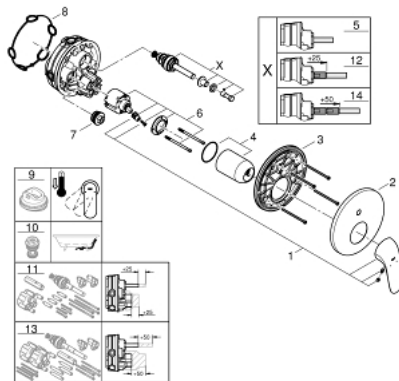

24 047 003 EUROSTYLE SINGLE-LEVER MIXER WITH 2-WAY DIVERTER

PRODUCT DESCRIPTION

- Colour: chrome
- trim set for GROHE Rapido SmartBox (35 600/35 604)
- GROHE SilkMove 46 mm ceramic cartridge
- GROHE LongLife finish
- GROHE FastFixation escutcheon with covered shaft sealing and covered fixing
- metal escutcheon, retroactively 6° adjustable
- metal lever
- automatic 2-way diverter
- without roughing-in set 35 600/35 604 (please order separately)
- flow performance: outlet B = 27 l/min, outlet C = 27 l/min

24 047 003 EUROSTYLE SINGLE-LEVER MIXER WITH 2-WAY DIVERTER

SPARE PARTS, julij 2017 – now

- 1: Solid metal lever (Spare part-nr. 46954000)
- 2: Escutcheon (Spare part-nr. 48429000)
- 3: Mounting plate (Spare part-nr. 48440000)
- 4: Cap (Spare part-nr. 02693000)
- 5: Diverter (Spare part-nr. 48442000)
- 6: Cartridge (Spare part-nr. 46048000)
- 7: Non-return valve (Spare part-nr. 49085000)
- 8: Seal (Spare part-nr. 48360000)
- 9: Temperature limiter (Spare part-nr. 46308000)*
- 10: Backflow protection combination (EN1717) (Spare part-nr. 14055000)*
- 11: Universal extension set single-lever mixers, 25 mm (Spare part-nr. 14056000)*
- 12: Diverter (Spare part-nr. 48444000)*
- 13: Universal extension set single-lever mixers, 50 mm (Spare part-nr. 14057000)*
- 14: Diverter (Spare part-nr. 48445000)*