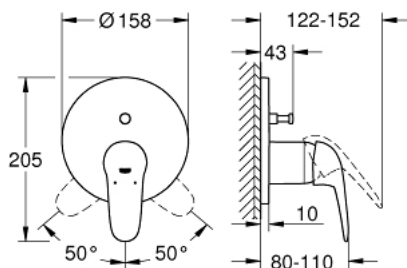

24 047 003 EUROSTYLE SINGLE-LEVER MIXER WITH 2-WAY DIVERTER

PRODUCT DESCRIPTION

- Colour: chrome
- trim set for GROHE Rapido SmartBox (35 600/35 604)
- GROHE SilkMove 46 mm ceramic cartridge
- GROHE LongLife finish
- GROHE FastFixation escutcheon with covered shaft sealing and covered fixing
- metal escutcheon, retroactively 6° adjustable
- metal lever
- automatic 2-way diverter
- without roughing-in set 35 600/35 604 (please order separately)
- flow performance: outlet B = 27 l/min, outlet C = 27 l/min

24 047 003 EUROSTYLE SINGLE-LEVER MIXER WITH 2-WAY DIVERTER

SPARE PARTS, julij 2017 – now

- 1: Solid metal lever (Spare part-nr. 46954000)
- 2: Escutcheon (Spare part-nr. 48429000)
- 3: Mounting plate (Spare part-nr. 48440000)
- 4: Cap (Spare part-nr. 02693000)
- 5: Diverter (Spare part-nr. 48442000)
- 6: Cartridge (Spare part-nr. 46048000)
- 7: Non-return valve (Spare part-nr. 49085000)
- 8: Seal (Spare part-nr. 48360000)
- 9: Temperature limiter (Spare part-nr. 46308000)*
- 10: Backflow protection combination (EN1717) (Spare part-nr. 14055000)*
- 11: Universal extension set single-lever mixers, 25 mm (Spare part-nr. 14056000)*
- 12: Diverter (Spare part-nr. 48444000)*
- 13: Universal extension set single-lever mixers, 50 mm (Spare part-nr. 14057000)*
- 14: Diverter (Spare part-nr. 48445000)*