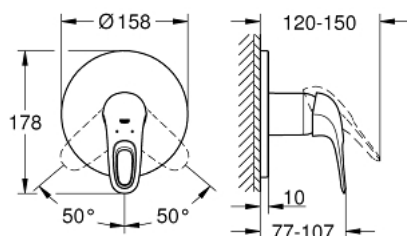

24 048 LS3 EUROSTYLE SINGLE-LEVER SHOWER MIXER

PRODUCT DESCRIPTION

- Colour: moon white
- trim set for GROHE Rapido SmartBox (35 600/35 604)
- GROHE SilkMove 46 mm ceramic cartridge
- GROHE LongLife finish
- GROHE FastFixation escutcheon with covered shaft sealing and covered fixing
- metal escutcheon, retroactively 6° adjustable
- metal lever
- flow performance: outlet B or C = 30 l/min
- without rough-in set (sold separately)

24 048 LS3 EUROSTYLE SINGLE-LEVER SHOWER MIXER

SPARE PARTS, julij 2017 – now

- 1: Lever (Spare part-nr. 46940LS0)
 - 2: Escutcheon (Spare part-nr. 48428LS0)
 - 3: Mounting plate (Spare part-nr. 48439000)
 - 4: Cap (Spare part-nr. 02693LS0)
 - 5: Cartridge (Spare part-nr. 46048000)
 - 6: Seal (Spare part-nr. 48360000)
 - 7: Temperature limiter (Spare part-nr. 46308000)*
 - 8: Universal extension set single-lever mixers, 25 mm (Spare part-nr. 14056000)*
 - 9: Universal extension set single-lever mixers, 50 mm (Spare part-nr. 14057000)*
- * Optional accessories