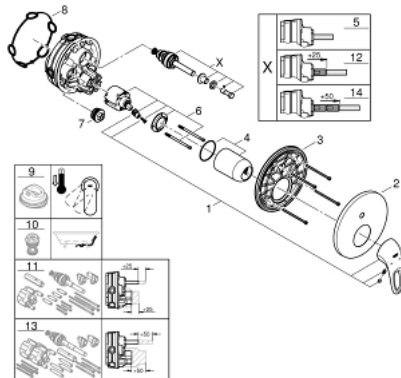

24 049 003 EUROSTYLE SINGLE-LEVER MIXER WITH 2-WAY DIVERTER

PRODUCT DESCRIPTION

- Colour: chrome
- trim set for GROHE Rapido SmartBox (35 600/35 604)
- GROHE SilkMove 46 mm ceramic cartridge
- GROHE LongLife finish
- GROHE FastFixation escutcheon with covered shaft sealing and covered fixing
- metal escutcheon, retroactively 6° adjustable
- metal lever
- automatic 2-way diverter
- without roughing-in set 35 600/35 604 (please order separately)
- flow performance: outlet B = 27 l/min, outlet C = 27 l/min

24 049 003 EUROSTYLE SINGLE-LEVER MIXER WITH 2-WAY DIVERTER

SPARE PARTS, julij 2017 – now

- 1: Lever (Spare part-nr. 46940000)
 - 2: Escutcheon (Spare part-nr. 48429000)
 - 3: Mounting plate (Spare part-nr. 48440000)
 - 4: Cap (Spare part-nr. 02693000)
 - 5: Diverter (Spare part-nr. 48442000)
 - 6: Cartridge (Spare part-nr. 46048000)
 - 7: Non-return valve (Spare part-nr. 49085000)
 - 8: Seal (Spare part-nr. 48360000)
 - 9: Temperature limiter (Spare part-nr. 46308000)*
 - 10: Backflow protection combination (EN1717) (Spare part-nr. 14055000)*
 - 11: Universal extension set single-lever mixers, 25 mm (Spare part-nr. 14056000)*
 - 12: Diverter (Spare part-nr. 48444000)*
 - 13: Universal extension set single-lever mixers, 50 mm (Spare part-nr. 14057000)*
 - 14: Diverter (Spare part-nr. 48445000)*
- * Optional accessories