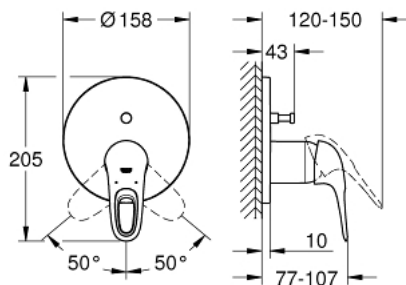

24 049 003 EUROSTYLE SINGLE-LEVER MIXER WITH 2-WAY DIVERTER

PRODUCT DESCRIPTION

- Colour: chrome
- trim set for GROHE Rapido SmartBox (35 600/35 604)
- GROHE SilkMove 46 mm ceramic cartridge
- GROHE LongLife finish
- GROHE FastFixation escutcheon with covered shaft sealing and covered fixing
- metal escutcheon, retroactively 6° adjustable
- metal lever
- automatic 2-way diverter
- without roughing-in set 35 600/35 604 (please order separately)
- flow performance: outlet B = 27 l/min, outlet C = 27 l/min

24 049 003 EUROSTYLE SINGLE-LEVER MIXER WITH 2-WAY DIVERTER

SPARE PARTS, julij 2017 – now

- 1: Lever (Spare part-nr. 46940000)
 - 2: Escutcheon (Spare part-nr. 48429000)
 - 3: Mounting plate (Spare part-nr. 48440000)
 - 4: Cap (Spare part-nr. 02693000)
 - 5: Diverter (Spare part-nr. 48442000)
 - 6: Cartridge (Spare part-nr. 46048000)
 - 7: Non-return valve (Spare part-nr. 49085000)
 - 8: Seal (Spare part-nr. 48360000)
 - 9: Temperature limiter (Spare part-nr. 46308000)*
 - 10: Backflow protection combination (EN1717) (Spare part-nr. 14055000)*
 - 11: Universal extension set single-lever mixers, 25 mm (Spare part-nr. 14056000)*
 - 12: Diverter (Spare part-nr. 48444000)*
 - 13: Universal extension set single-lever mixers, 50 mm (Spare part-nr. 14057000)*
 - 14: Diverter (Spare part-nr. 48445000)*
- * Optional accessories