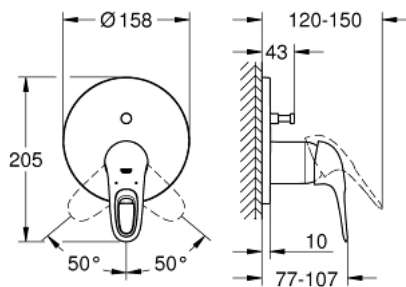

24 049 LS3 EUROSTYLE SINGLE-LEVER MIXER WITH 2-WAY DIVERTER

PRODUCT DESCRIPTION

- Colour: moon white
- trim set for GROHE Rapido SmartBox (35 600/35 604)
- GROHE SilkMove 46 mm ceramic cartridge
- GROHE LongLife finish
- GROHE FastFixation escutcheon with covered shaft sealing and covered fixing
- metal escutcheon, retroactively 6° adjustable
- metal lever
- automatic 2-way diverter
- flow performance: outlet B = 27 l/min, outlet C = 27 l/min
- without rough-in set (sold separately)

24 049 LS3 EUROSTYLE SINGLE-LEVER MIXER WITH 2-WAY DIVERTER

SPARE PARTS, julij 2017 – now

- 1: Lever (Spare part-nr. 46940LS0)
 - 2: Escutcheon (Spare part-nr. 48429LS0)
 - 3: Mounting plate (Spare part-nr. 48440000)
 - 4: Cap (Spare part-nr. 02693LS0)
 - 5: Diverter (Spare part-nr. 48442000)
 - 6: Cartridge (Spare part-nr. 46048000)
 - 7: Non-return valve (Spare part-nr. 49085000)
 - 8: Seal (Spare part-nr. 48360000)
 - 9: Temperature limiter (Spare part-nr. 46308000)*
 - 10: Backflow protection combination (EN1717) (Spare part-nr. 14055000)*
 - 11: Universal extension set single-lever mixers, 25 mm (Spare part-nr. 14056000)*
 - 12: Diverter (Spare part-nr. 48444000)*
 - 13: Universal extension set single-lever mixers, 50 mm (Spare part-nr. 14057000)*
 - 14: Diverter (Spare part-nr. 48445000)*
- * Optional accessories