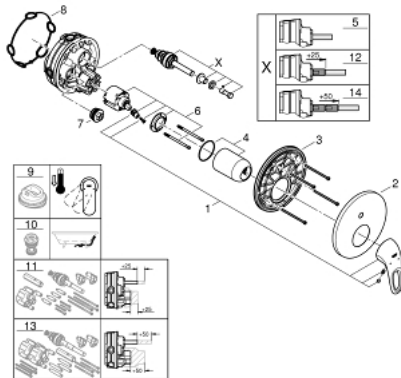

24 049 LS3 EUROSTYLE SINGLE-LEVER MIXER WITH 2-WAY DIVERTER

PRODUCT DESCRIPTION

- Colour: moon white
- trim set for GROHE Rapido SmartBox (35 600/35 604)
- GROHE SilkMove 46 mm ceramic cartridge
- GROHE LongLife finish
- GROHE FastFixation escutcheon with covered shaft sealing and covered fixing
- metal escutcheon, retroactively 6° adjustable
- metal lever
- automatic 2-way diverter
- flow performance: outlet B = 27 l/min, outlet C = 27 l/min
- without rough-in set (sold separately)

24 049 LS3 EUROSTYLE SINGLE-LEVER MIXER WITH 2-WAY DIVERTER

SPARE PARTS, julij 2017 – now

- 1: Lever (Spare part-nr. 46940LS0)
 - 2: Escutcheon (Spare part-nr. 48429LS0)
 - 3: Mounting plate (Spare part-nr. 48440000)
 - 4: Cap (Spare part-nr. 02693LS0)
 - 5: Diverter (Spare part-nr. 48442000)
 - 6: Cartridge (Spare part-nr. 46048000)
 - 7: Non-return valve (Spare part-nr. 49085000)
 - 8: Seal (Spare part-nr. 48360000)
 - 9: Temperature limiter (Spare part-nr. 46308000)*
 - 10: Backflow protection combination (EN1717) (Spare part-nr. 14055000)*
 - 11: Universal extension set single-lever mixers, 25 mm (Spare part-nr. 14056000)*
 - 12: Diverter (Spare part-nr. 48444000)*
 - 13: Universal extension set single-lever mixers, 50 mm (Spare part-nr. 14057000)*
 - 14: Diverter (Spare part-nr. 48445000)*
- * Optional accessories